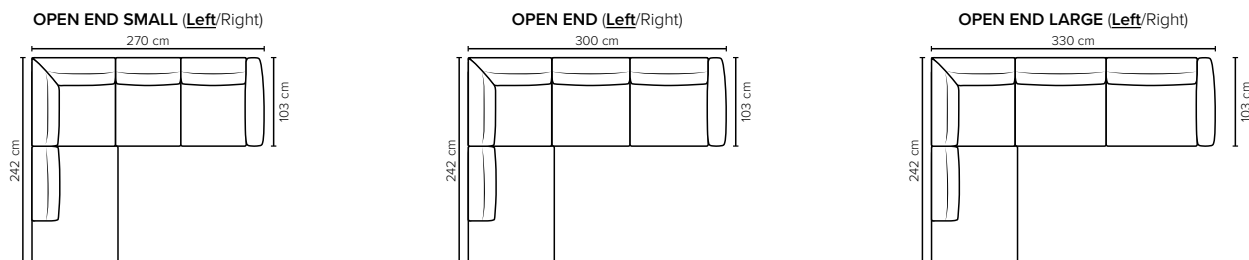

OLOS

A feeling of fulfilment

bellus®

cloud.

COMBINATIONS

Choose from available sofa models

bellus®

SEAT: Cloud System: Pocket springs + HR Foam 35 kg covered with memory foam and 200 g fiber