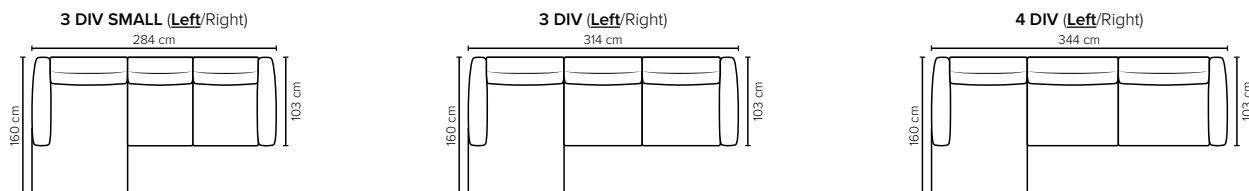

OLOS

A feeling of fulfilment

bellus®

cloud.

COMBINATIONS

Choose from available sofa models

bellus®

SEAT: Cloud System: Pocket springs + HR Foam 35 kg covered with memory foam and 200 g fiber

BACK: HR Foam 35 kg covered with 200g fiber
Fixed seat cushions and fixed back cushions

ARMREST: Foam 25-30 kg

DECO PILLOWS: Not included in this sofa model
Additional pillows can be ordered separately

FRAME: Plywood + wood
No-Sag springs