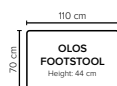

OLOS

A feeling of fulfilment

bellus®

cloud.

COMBINATIONS

Choose from available sofa models

bellus®

SEAT: Cloud System: Pocket springs + HR Foam 35 kg covered with memory foam and 200 g fiber