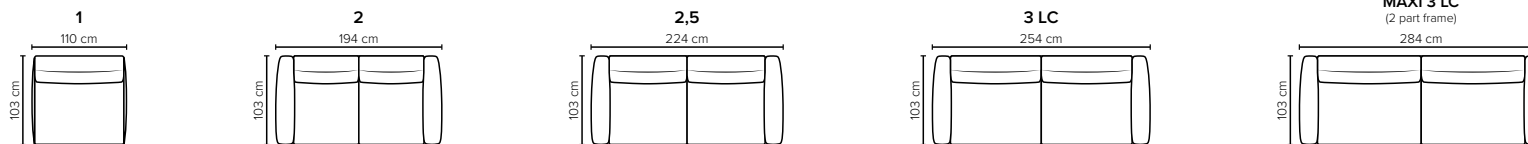

OLOS

A feeling of fulfilment

bellus®

cloud.

COMBINATIONS

Choose from available sofa models

bellus®

SEAT: Cloud System: Pocket springs + HR Foam 35 kg covered with memory foam and 200 g fiber