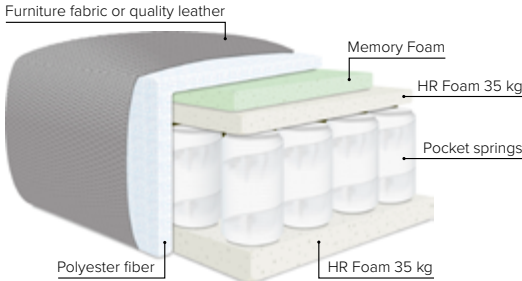

OLOS

A feeling of fulfilment

bellus®

cloud.

COMBINATIONS

Choose from available sofa models

bellus®

SEAT: Cloud System: Pocket springs + HR Foam 35 kg covered with memory foam and 200 g fiber

BACK: HR Foam 35 kg covered with 200g fiber
Fixed seat cushions and fixed back cushions

ARMREST: Foam 25-30 kg

DECO PILLOWS: Not included in this sofa model
Additional pillows can be ordered separately

FRAME: Plywood + wood
No-Sag springs