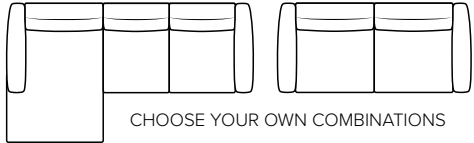

OLOS

A feeling of fulfilment

bellus®

cloud.

COMBINATIONS

Choose from available sofa models

bellus®

SEAT: Cloud System: Pocket springs + HR Foam 35 kg covered with memory foam and 200 g fiber

BACK: HR Foam 35 kg covered with 200g fiber
Fixed seat cushions and fixed back cushions

ARMREST: Foam 25-30 kg

DECO PILLOWS: Not included in this sofa model
Additional pillows can be ordered separately

FRAME: Plywood + wood
No-Sag springs