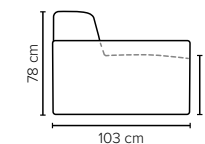

OLOS

A feeling of fulfilment

bellus®

cloud.

COMBINATIONS

Choose from available sofa models

bellus®

SEAT: Cloud System: Pocket springs + HR Foam 35 kg covered with memory foam and 200 g fiber