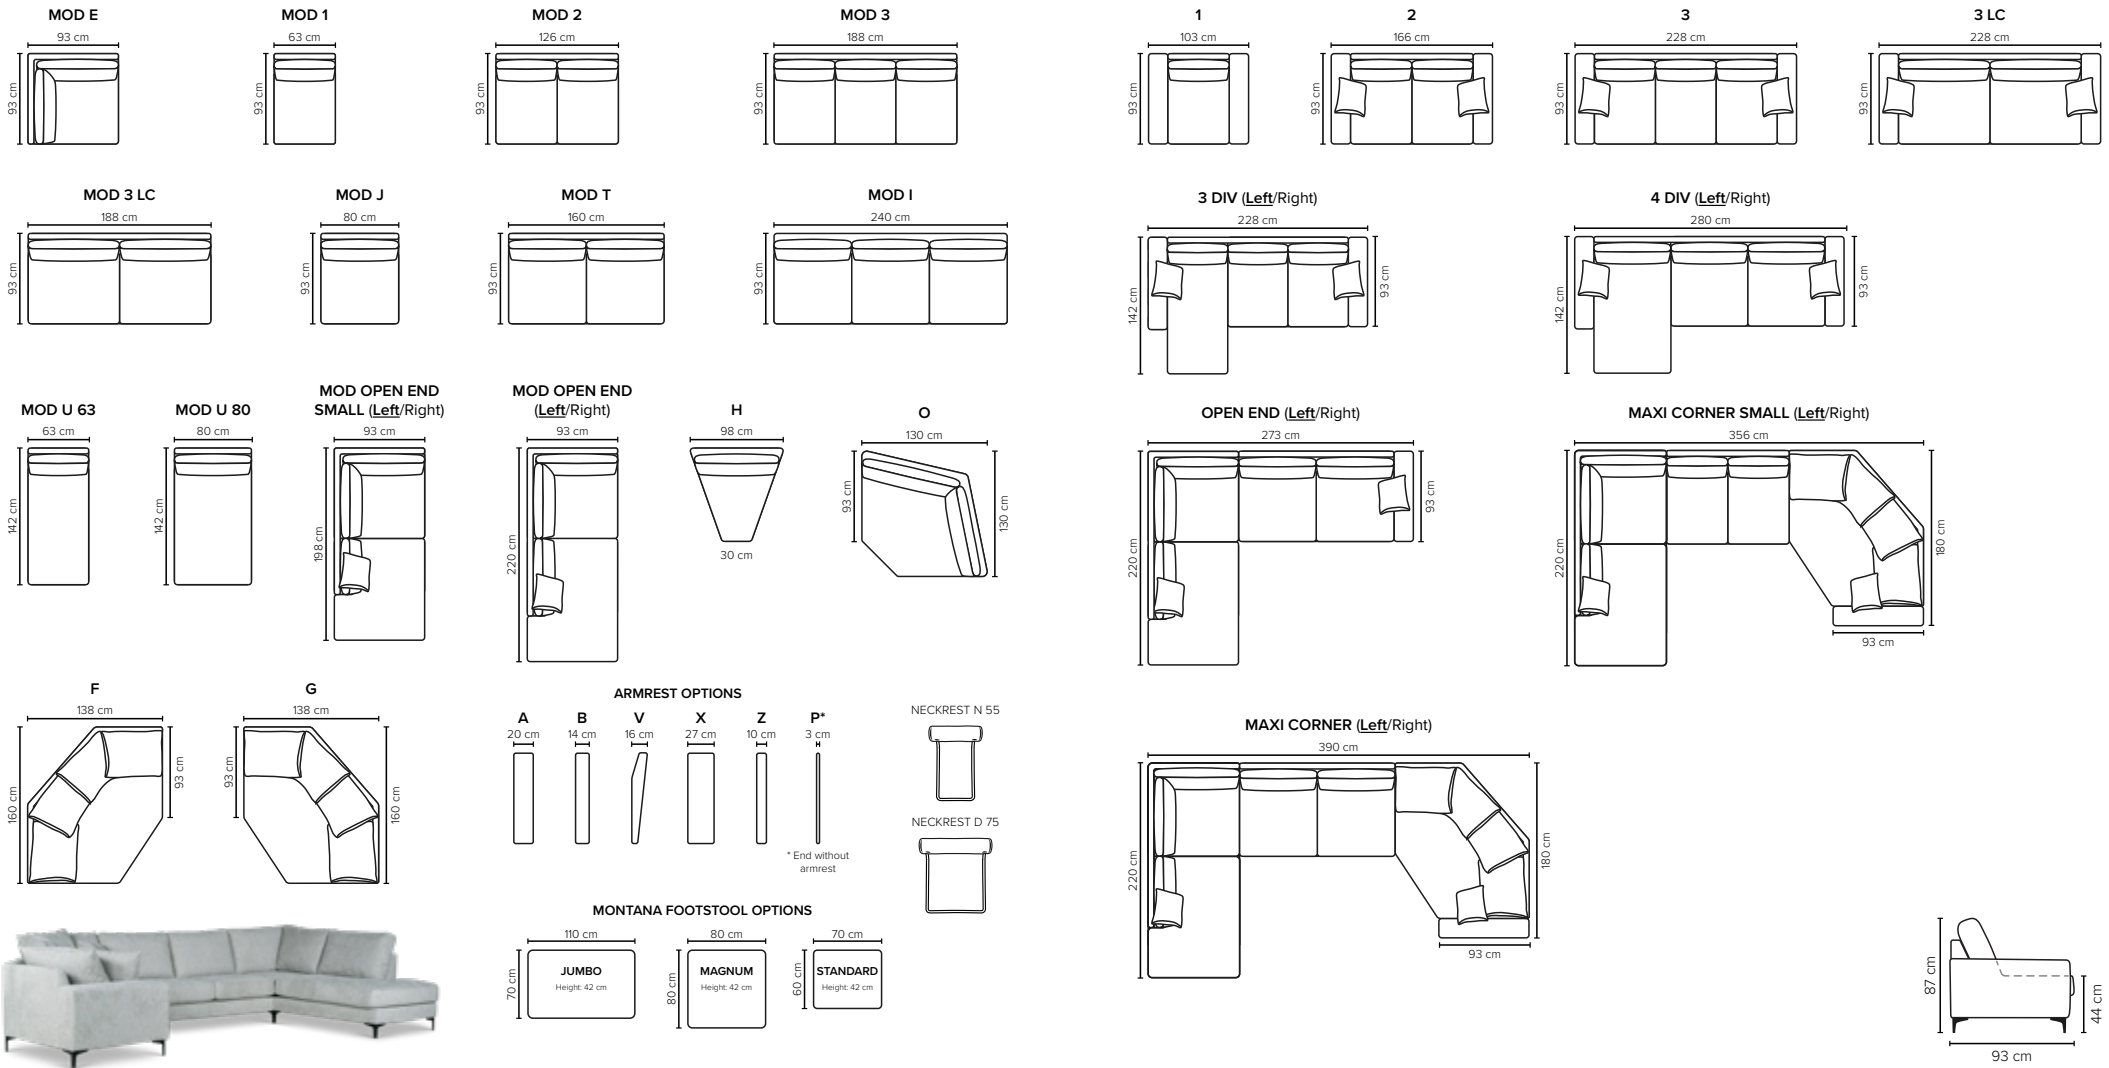

cloud.

CHOOSE YOUR OWN COMBINATIONS

SEAT: Cloud System: Pocket springs + HR Foam 35 kg covered with memory foam and 200 g fiber

BACK: Silicized polyester fiber
Loose seat cushions and loose back cushions

ARMREST: Foam 25 kg

DECO PILLOWS: 1 deco pillow per armrest size 40x40 cm (available for fabric sofas)
1 deco pillow per corner 40x40

FRAME: Plywood + wood
No-Sag springs

LEG OPTIONS: Standard: Leg 53 (metal, h: 13 cm)
Optional: Leg 1 (wooden, h: 11 cm)