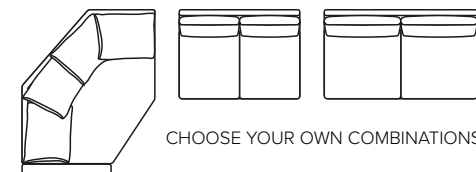

cloud.

CHOOSE YOUR OWN COMBINATIONS

SEAT: Cloud System: Pocket springs + HR Foam 35 kg covered with memory foam and 200 g fiber

BACK: Silicized polyester fiber
Loose seat cushions and loose back cushions

ARMREST: Foam 25 kg

DECO PILLOWS: 1 deco pillow per armrest size 40x40 cm (available for fabric sofas)
1 deco pillow per corner 40x40

FRAME: Plywood + wood
No-Sag springs

LEG OPTIONS: Standard: Leg 53 (metal, h: 13 cm)
Optional: Leg 1 (wooden, h: 11 cm)