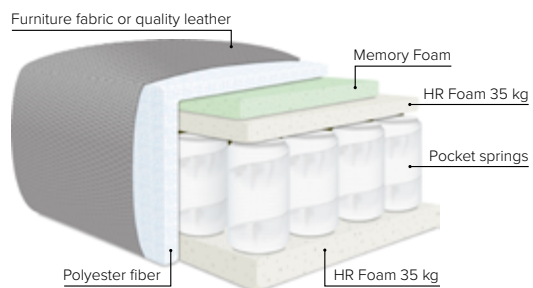

cloud.

CHOOSE YOUR OWN COMBINATIONS

SEAT: Cloud System: Pocket springs + HR Foam 35 kg covered with memory foam and 200 g fiber

BACK: Silicized polyester fiber
Loose seat cushions and loose back cushions

ARMREST: Foam 25 kg

DECO PILLOWS: 1 deco pillow per armrest size 40x40 cm (available for fabric sofas)
1 deco pillow per corner 40x40

FRAME: Plywood + wood
No-Sag springs

LEG OPTIONS: Standard: Leg 53 (metal, h: 13 cm)
Optional: Leg 1 (wooden, h: 11 cm)