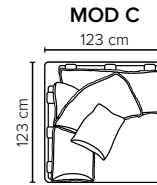

COMBINATIONS

Choose from available sofa models

MODULES

Design your own sofa

bellus®

1. **SEAT:** Cloud^{plus} System: Pocket springs + HR Foam 35 kg + on top feather mixed with shredded foam
2. **BACK:** Silicized polyester fiber
   Loose seat cushions and loose back cushions
3. **ARMREST:** Foam 25-30 kg

1. **DECO PILLOWS:** Filling: feather mixed with shredded foam
   1 deco pillow per armrest size 50x40 cm
   1 deco pillow per corner size 50x40 cm
2. **FRAME:** Plywood + wood + foam 25 kg
3. **LEG OPTIONS:** No leg choices available for this sofa