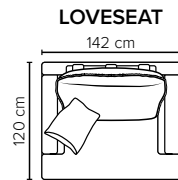

COMBINATIONS

Choose from available sofa models

MODULES

Design your own sofa

bellus®

1. **SEAT:** Cloud^{plus} System: Pocket springs + HR Foam 35 kg + on top feather mixed with shredded foam
2. **BACK:** Silicized polyester fiber
   Loose seat cushions and loose back cushions
3. **ARMREST:** Foam 25-30 kg

1. **DECO PILLOWS:** Filling: feather mixed with shredded foam
   1 deco pillow per armrest size 50x40 cm
   1 deco pillow per corner size 50x40 cm
2. **FRAME:** Plywood + wood + foam 25 kg
3. **LEG OPTIONS:** No leg choices available for this sofa