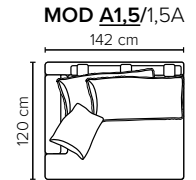

COMBINATIONS

Choose from available sofa models

MODULES

Design your own sofa

bellus®

1. **SEAT:** Cloud^{plus} System: Pocket springs + HR Foam 35 kg + on top feather mixed with shredded foam
2. **BACK:** Silicized polyester fiber
   Loose seat cushions and loose back cushions
3. **ARMREST:** Foam 25-30 kg

1. **DECO PILLOWS:** Filling: feather mixed with shredded foam
   1 deco pillow per armrest size 50x40 cm
   1 deco pillow per corner size 50x40 cm
2. **FRAME:** Plywood + wood + foam 25 kg
3. **LEG OPTIONS:** No leg choices available for this sofa