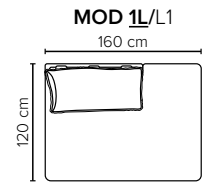

COMBINATIONS

Choose from available sofa models

MODULES

Design your own sofa

bellus®

1. **SEAT:** Cloud^{plus} System: Pocket springs + HR Foam 35 kg + on top feather mixed with shredded foam
2. **BACK:** Silicized polyester fiber
   Loose seat cushions and loose back cushions
3. **ARMREST:** Foam 25-30 kg

1. **DECO PILLOWS:** Filling: feather mixed with shredded foam
   1 deco pillow per armrest size 50x40 cm
   1 deco pillow per corner size 50x40 cm
2. **FRAME:** Plywood + wood + foam 25 kg
3. **LEG OPTIONS:** No leg choices available for this sofa