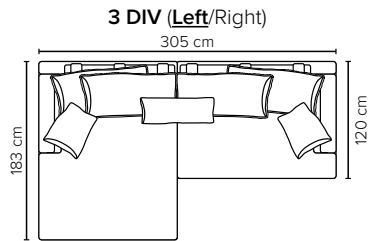

COMBINATIONS

Choose from available sofa models

MODULES

Design your own sofa

bellus®

1. **SEAT:** Cloud^{plus} System: Pocket springs + HR Foam 35 kg + on top feather mixed with shredded foam
2. **BACK:** Silicized polyester fiber
   Loose seat cushions and loose back cushions
3. **ARMREST:** Foam 25-30 kg

1. **DECO PILLOWS:** Filling: feather mixed with shredded foam
   1 deco pillow per armrest size 50x40 cm
   1 deco pillow per corner size 50x40 cm
2. **FRAME:** Plywood + wood + foam 25 kg
3. **LEG OPTIONS:** No leg choices available for this sofa