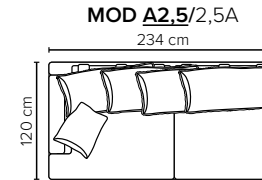

COMBINATIONS

Choose from available sofa models

MODULES

Design your own sofa

bellus®

1. **SEAT:** Cloud^{plus} System: Pocket springs + HR Foam 35 kg + on top feather mixed with shredded foam
2. **BACK:** Silicized polyester fiber
   Loose seat cushions and loose back cushions
3. **ARMREST:** Foam 25-30 kg

1. **DECO PILLOWS:** Filling: feather mixed with shredded foam
   1 deco pillow per armrest size 50x40 cm
   1 deco pillow per corner size 50x40 cm
2. **FRAME:** Plywood + wood + foam 25 kg
3. **LEG OPTIONS:** No leg choices available for this sofa