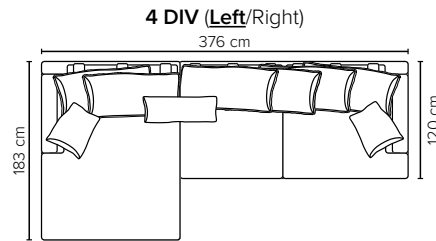

COMBINATIONS

Choose from available sofa models

MODULES

Design your own sofa

bellus®

1. **SEAT:** Cloud^{plus} System: Pocket springs + HR Foam 35 kg + on top feather mixed with shredded foam
2. **BACK:** Silicized polyester fiber
   Loose seat cushions and loose back cushions
3. **ARMREST:** Foam 25-30 kg

1. **DECO PILLOWS:** Filling: feather mixed with shredded foam
   1 deco pillow per armrest size 50x40 cm
   1 deco pillow per corner size 50x40 cm
2. **FRAME:** Plywood + wood + foam 25 kg
3. **LEG OPTIONS:** No leg choices available for this sofa