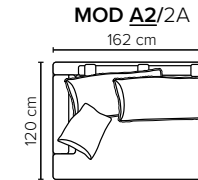

COMBINATIONS

Choose from available sofa models

MODULES

Design your own sofa

bellus®

1. **SEAT:** Cloud^{plus} System: Pocket springs + HR Foam 35 kg + on top feather mixed with shredded foam
2. **BACK:** Silicized polyester fiber
   Loose seat cushions and loose back cushions
3. **ARMREST:** Foam 25-30 kg

1. **DECO PILLOWS:** Filling: feather mixed with shredded foam
   1 deco pillow per armrest size 50x40 cm
   1 deco pillow per corner size 50x40 cm
2. **FRAME:** Plywood + wood + foam 25 kg
3. **LEG OPTIONS:** No leg choices available for this sofa