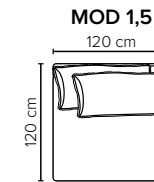

COMBINATIONS

Choose from available sofa models

MODULES

Design your own sofa

bellus®

1. **SEAT:** Cloud^{plus} System: Pocket springs + HR Foam 35 kg + on top feather mixed with shredded foam
2. **BACK:** Silicized polyester fiber
   Loose seat cushions and loose back cushions
3. **ARMREST:** Foam 25-30 kg

1. **DECO PILLOWS:** Filling: feather mixed with shredded foam
   1 deco pillow per armrest size 50x40 cm
   1 deco pillow per corner size 50x40 cm
2. **FRAME:** Plywood + wood + foam 25 kg
3. **LEG OPTIONS:** No leg choices available for this sofa