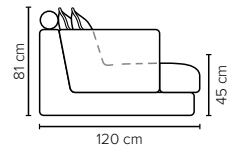

COMBINATIONS

Choose from available sofa models

MODULES

Design your own sofa

bellus®

1. **SEAT:** Cloud^{plus} System: Pocket springs + HR Foam 35 kg + on top feather mixed with shredded foam
2. **BACK:** Silicized polyester fiber
   Loose seat cushions and loose back cushions
3. **ARMREST:** Foam 25-30 kg

1. **DECO PILLOWS:** Filling: feather mixed with shredded foam
   1 deco pillow per armrest size 50x40 cm
   1 deco pillow per corner size 50x40 cm
2. **FRAME:** Plywood + wood + foam 25 kg
3. **LEG OPTIONS:** No leg choices available for this sofa