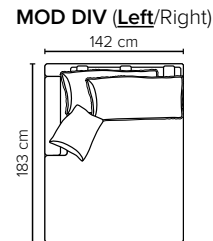

COMBINATIONS

Choose from available sofa models

MODULES

Design your own sofa

bellus®

1. **SEAT:** Cloud^{plus} System: Pocket springs + HR Foam 35 kg + on top feather mixed with shredded foam
2. **BACK:** Silicized polyester fiber
   Loose seat cushions and loose back cushions
3. **ARMREST:** Foam 25-30 kg

1. **DECO PILLOWS:** Filling: feather mixed with shredded foam
   1 deco pillow per armrest size 50x40 cm
   1 deco pillow per corner size 50x40 cm
2. **FRAME:** Plywood + wood + foam 25 kg
3. **LEG OPTIONS:** No leg choices available for this sofa