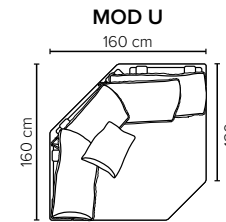

COMBINATIONS

Choose from available sofa models

MODULES

Design your own sofa

bellus®

1. **SEAT:** Cloud^{plus} System: Pocket springs + HR Foam 35 kg + on top feather mixed with shredded foam
2. **BACK:** Silicized polyester fiber
   Loose seat cushions and loose back cushions
3. **ARMREST:** Foam 25-30 kg

1. **DECO PILLOWS:** Filling: feather mixed with shredded foam
   1 deco pillow per armrest size 50x40 cm
   1 deco pillow per corner size 50x40 cm
2. **FRAME:** Plywood + wood + foam 25 kg
3. **LEG OPTIONS:** No leg choices available for this sofa