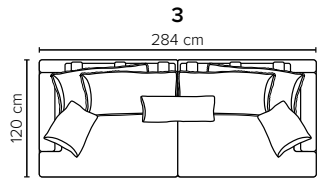

COMBINATIONS

Choose from available sofa models

MODULES

Design your own sofa

bellus®

1. **SEAT:** Cloud^{plus} System: Pocket springs + HR Foam 35 kg + on top feather mixed with shredded foam
2. **BACK:** Silicized polyester fiber
   Loose seat cushions and loose back cushions
3. **ARMREST:** Foam 25-30 kg

1. **DECO PILLOWS:** Filling: feather mixed with shredded foam
   1 deco pillow per armrest size 50x40 cm
   1 deco pillow per corner size 50x40 cm
2. **FRAME:** Plywood + wood + foam 25 kg
3. **LEG OPTIONS:** No leg choices available for this sofa