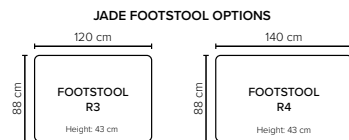

COMBINATIONS

Choose from available sofa models

MODULES

Design your own sofa

bellus®

1. **SEAT:** Cloud^{plus} System: Pocket springs + HR Foam 35 kg + on top feather mixed with shredded foam
2. **BACK:** Silicized polyester fiber
   Loose seat cushions and loose back cushions
3. **ARMREST:** Foam 25-30 kg

1. **DECO PILLOWS:** Filling: feather mixed with shredded foam
   1 deco pillow per armrest size 50x40 cm
   1 deco pillow per corner size 50x40 cm
2. **FRAME:** Plywood + wood + foam 25 kg
3. **LEG OPTIONS:** No leg choices available for this sofa