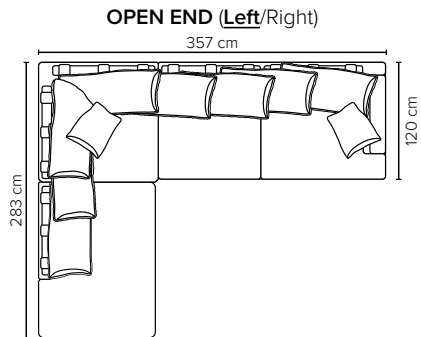

COMBINATIONS

Choose from available sofa models

MODULES

Design your own sofa

bellus®

1. **SEAT:** Cloud^{plus} System: Pocket springs + HR Foam 35 kg + on top feather mixed with shredded foam
2. **BACK:** Silicized polyester fiber
   Loose seat cushions and loose back cushions
3. **ARMREST:** Foam 25-30 kg

1. **DECO PILLOWS:** Filling: feather mixed with shredded foam
   1 deco pillow per armrest size 50x40 cm
   1 deco pillow per corner size 50x40 cm
2. **FRAME:** Plywood + wood + foam 25 kg
3. **LEG OPTIONS:** No leg choices available for this sofa