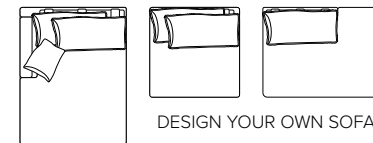

cloud.
plus