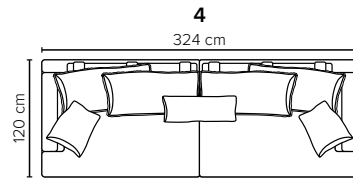

COMBINATIONS

Choose from available sofa models

MODULES

Design your own sofa

bellus®

1. **SEAT:** Cloud^{plus} System: Pocket springs + HR Foam 35 kg + on top feather mixed with shredded foam
2. **BACK:** Silicized polyester fiber
   Loose seat cushions and loose back cushions
3. **ARMREST:** Foam 25-30 kg

1. **DECO PILLOWS:** Filling: feather mixed with shredded foam
   1 deco pillow per armrest size 50x40 cm
   1 deco pillow per corner size 50x40 cm
2. **FRAME:** Plywood + wood + foam 25 kg
3. **LEG OPTIONS:** No leg choices available for this sofa