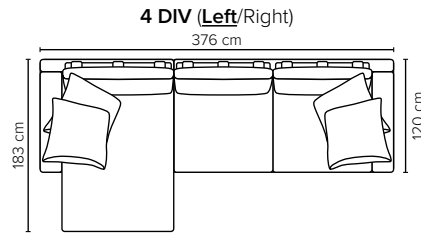

bellus®

- SEAT:** Cloud^{plus} System: Pocket springs + HR Foam 35 kg + on top feather mixed with shredded foam
- BACK:** Siliconized polyester fiber
Loose seat cushions and loose back cushions
- ARMREST:** Foam 25-30 kg

- DECO PILLOWS:** Filling: feather mixed with shredded foam
2 deco pillows per armrest size 70x75 cm
2 deco pillows per corner size 70x75 cm
Note: Loveseat has 1 deco pillow size 70x75 cm

- FRAME:** Plywood + wood + foam 25 kg