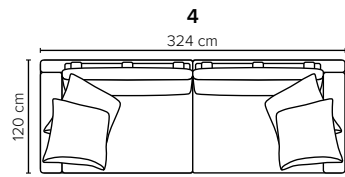

bellus®

- SEAT:** Cloud^{plus} System: Pocket springs + HR Foam 35 kg + on top feather mixed with shredded foam
- BACK:** Siliconized polyester fiber
Loose seat cushions and loose back cushions
- ARMREST:** Foam 25-30 kg

- DECO PILLOWS:** Filling: feather mixed with shredded foam
2 deco pillows per armrest size 70x75 cm
2 deco pillows per corner size 70x75 cm
Note: Loveseat has 1 deco pillow size 70x75 cm

- FRAME:** Plywood + wood + foam 25 kg