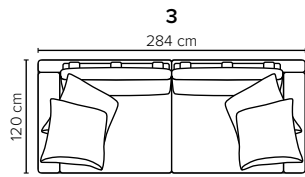

COMBINATIONS

Choose from available sofa models

MODULES

Design your own sofa

bellus®

1. **SEAT:** Cloud^{plus} System: Pocket springs + HR Foam 35 kg + on top feather mixed with shredded foam
2. **BACK:** Siliconized polyester fiber
   Loose seat cushions and loose back cushions
3. **ARMREST:** Foam 25-30 kg

1. **DECO PILLOWS:** Filling: feather mixed with shredded foam
   2 deco pillows per armrest size 70x75 cm
   2 deco pillows per corner size 70x75 cm
   Note: Loveseat has 1 deco pillow size 70x75 cm

1. **FRAME:** Plywood + wood + foam 25 kg

1. **LEG OPTIONS:** No leg choices available for this sofa