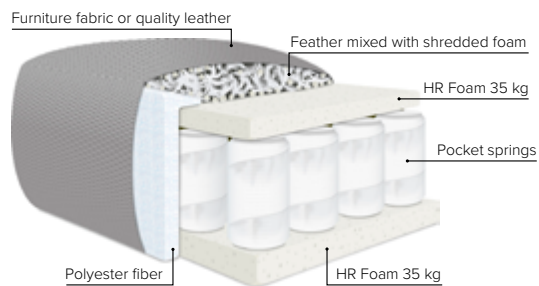

INFINITY

Take a big leap and dive into softness and convenience - you can be truly happy while enjoying this sofa

bellus®

cloud.
plus

COMBINATIONS

Choose from available sofa models

MODULES

Design your own sofa

bellus®

- SEAT:** Cloud^{plus} System: Pocket springs + HR Foam 35 kg + on top feather mixed with shredded foam
- BACK:** Siliconized polyester fiber
Loose seat cushions and loose back cushions
- ARMREST:** Foam 25-30 kg

- DECO PILLOWS:** Filling: feather mixed with shredded foam
2 deco pillows per armrest size 70x75 cm
2 deco pillows per corner size 70x75 cm
Note: Loveseat has 1 deco pillow size 70x75 cm

- FRAME:** Plywood + wood + foam 25 kg