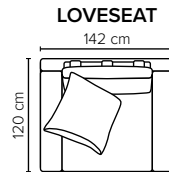

bellus®

- SEAT:** Cloud^{plus} System: Pocket springs + HR Foam 35 kg + on top feather mixed with shredded foam
- BACK:** Siliconized polyester fiber
Loose seat cushions and loose back cushions
- ARMREST:** Foam 25-30 kg

- DECO PILLOWS:** Filling: feather mixed with shredded foam
2 deco pillows per armrest size 70x75 cm
2 deco pillows per corner size 70x75 cm
Note: Loveseat has 1 deco pillow size 70x75 cm

- FRAME:** Plywood + wood + foam 25 kg