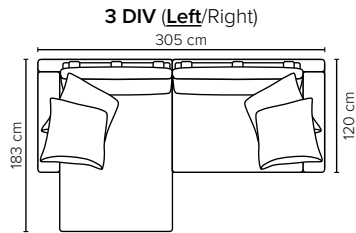

bellus®

- SEAT:** Cloud^{plus} System: Pocket springs + HR Foam 35 kg + on top feather mixed with shredded foam
- BACK:** Siliconized polyester fiber
Loose seat cushions and loose back cushions
- ARMREST:** Foam 25-30 kg

- DECO PILLOWS:** Filling: feather mixed with shredded foam
2 deco pillows per armrest size 70x75 cm
2 deco pillows per corner size 70x75 cm
Note: Loveseat has 1 deco pillow size 70x75 cm

- FRAME:** Plywood + wood + foam 25 kg