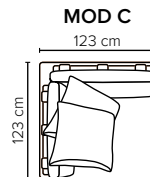

COMBINATIONS

Choose from available sofa models

MODULES

Design your own sofa

bellus®

1. **SEAT:** Cloud^{plus} System: Pocket springs + HR Foam 35 kg + on top feather mixed with shredded foam
2. **BACK:** Siliconized polyester fiber
   Loose seat cushions and loose back cushions
3. **ARMREST:** Foam 25-30 kg

1. **DECO PILLOWS:** Filling: feather mixed with shredded foam
   2 deco pillows per armrest size 70x75 cm
   2 deco pillows per corner size 70x75 cm
   Note: Loveseat has 1 deco pillow size 70x75 cm

1. **FRAME:** Plywood + wood + foam 25 kg

1. **LEG OPTIONS:** No leg choices available for this sofa