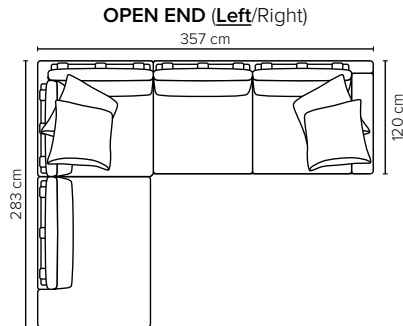

COMBINATIONS

Choose from available sofa models

MODULES

Design your own sofa

bellus®

1. **SEAT:** Cloud^{plus} System: Pocket springs + HR Foam 35 kg + on top feather mixed with shredded foam
2. **BACK:** Siliconized polyester fiber
   Loose seat cushions and loose back cushions
3. **ARMREST:** Foam 25-30 kg

1. **DECO PILLOWS:** Filling: feather mixed with shredded foam
   2 deco pillows per armrest size 70x75 cm
   2 deco pillows per corner size 70x75 cm
   Note: Loveseat has 1 deco pillow size 70x75 cm

1. **FRAME:** Plywood + wood + foam 25 kg

1. **LEG OPTIONS:** No leg choices available for this sofa