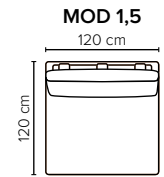

COMBINATIONS

Choose from available sofa models

MODULES

Design your own sofa

bellus®

1. **SEAT:** Cloud^{plus} System: Pocket springs + HR Foam 35 kg + on top feather mixed with shredded foam
2. **BACK:** Siliconized polyester fiber
   Loose seat cushions and loose back cushions
3. **ARMREST:** Foam 25-30 kg

1. **DECO PILLOWS:** Filling: feather mixed with shredded foam
   2 deco pillows per armrest size 70x75 cm
   2 deco pillows per corner size 70x75 cm
   Note: Loveseat has 1 deco pillow size 70x75 cm

1. **FRAME:** Plywood + wood + foam 25 kg

1. **LEG OPTIONS:** No leg choices available for this sofa