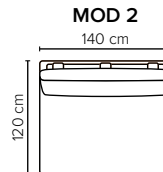

bellus®

- SEAT:** Cloud^{plus} System: Pocket springs + HR Foam 35 kg + on top feather mixed with shredded foam
- BACK:** Siliconized polyester fiber
Loose seat cushions and loose back cushions
- ARMREST:** Foam 25-30 kg

- DECO PILLOWS:** Filling: feather mixed with shredded foam
2 deco pillows per armrest size 70x75 cm
2 deco pillows per corner size 70x75 cm
Note: Loveseat has 1 deco pillow size 70x75 cm

- FRAME:** Plywood + wood + foam 25 kg