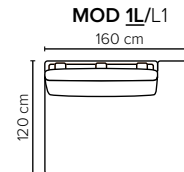

bellus®

- SEAT:** Cloud^{plus} System: Pocket springs + HR Foam 35 kg + on top feather mixed with shredded foam
- BACK:** Siliconized polyester fiber
Loose seat cushions and loose back cushions
- ARMREST:** Foam 25-30 kg

- DECO PILLOWS:** Filling: feather mixed with shredded foam
2 deco pillows per armrest size 70x75 cm
2 deco pillows per corner size 70x75 cm
Note: Loveseat has 1 deco pillow size 70x75 cm

- FRAME:** Plywood + wood + foam 25 kg