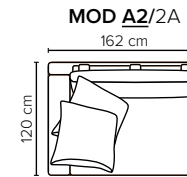

bellus®

- SEAT:** Cloud^{plus} System: Pocket springs + HR Foam 35 kg + on top feather mixed with shredded foam
- BACK:** Siliconized polyester fiber
Loose seat cushions and loose back cushions
- ARMREST:** Foam 25-30 kg

- DECO PILLOWS:** Filling: feather mixed with shredded foam
2 deco pillows per armrest size 70x75 cm
2 deco pillows per corner size 70x75 cm
Note: Loveseat has 1 deco pillow size 70x75 cm

- FRAME:** Plywood + wood + foam 25 kg