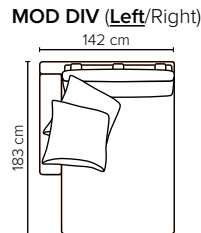

COMBINATIONS

Choose from available sofa models

MODULES

Design your own sofa

bellus®

1. **SEAT:** Cloud^{plus} System: Pocket springs + HR Foam 35 kg + on top feather mixed with shredded foam
2. **BACK:** Siliconized polyester fiber
   Loose seat cushions and loose back cushions
3. **ARMREST:** Foam 25-30 kg

1. **DECO PILLOWS:** Filling: feather mixed with shredded foam
   2 deco pillows per armrest size 70x75 cm
   2 deco pillows per corner size 70x75 cm
   Note: Loveseat has 1 deco pillow size 70x75 cm

1. **FRAME:** Plywood + wood + foam 25 kg

1. **LEG OPTIONS:** No leg choices available for this sofa