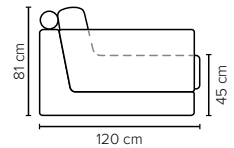

COMBINATIONS

Choose from available sofa models

MODULES

Design your own sofa

bellus®

1. **SEAT:** Cloud^{plus} System: Pocket springs + HR Foam 35 kg + on top feather mixed with shredded foam
2. **BACK:** Siliconized polyester fiber
   Loose seat cushions and loose back cushions
3. **ARMREST:** Foam 25-30 kg

1. **DECO PILLOWS:** Filling: feather mixed with shredded foam
   2 deco pillows per armrest size 70x75 cm
   2 deco pillows per corner size 70x75 cm
   Note: Loveseat has 1 deco pillow size 70x75 cm

1. **FRAME:** Plywood + wood + foam 25 kg

1. **LEG OPTIONS:** No leg choices available for this sofa