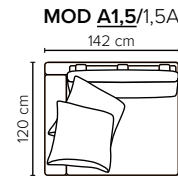

bellus®

- SEAT:** Cloud^{plus} System: Pocket springs + HR Foam 35 kg + on top feather mixed with shredded foam
- BACK:** Siliconized polyester fiber
Loose seat cushions and loose back cushions
- ARMREST:** Foam 25-30 kg

- DECO PILLOWS:** Filling: feather mixed with shredded foam
2 deco pillows per armrest size 70x75 cm
2 deco pillows per corner size 70x75 cm
Note: Loveseat has 1 deco pillow size 70x75 cm

- FRAME:** Plywood + wood + foam 25 kg