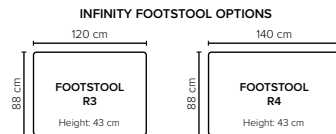

COMBINATIONS

Choose from available sofa models

MODULES

Design your own sofa

bellus®

1. **SEAT:** Cloud^{plus} System: Pocket springs + HR Foam 35 kg + on top feather mixed with shredded foam
2. **BACK:** Siliconized polyester fiber
   Loose seat cushions and loose back cushions
3. **ARMREST:** Foam 25-30 kg

1. **DECO PILLOWS:** Filling: feather mixed with shredded foam
   2 deco pillows per armrest size 70x75 cm
   2 deco pillows per corner size 70x75 cm
   Note: Loveseat has 1 deco pillow size 70x75 cm

1. **FRAME:** Plywood + wood + foam 25 kg

1. **LEG OPTIONS:** No leg choices available for this sofa