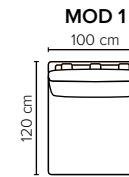

bellus®

- SEAT:** Cloud^{plus} System: Pocket springs + HR Foam 35 kg + on top feather mixed with shredded foam
- BACK:** Siliconized polyester fiber
Loose seat cushions and loose back cushions
- ARMREST:** Foam 25-30 kg

- DECO PILLOWS:** Filling: feather mixed with shredded foam
2 deco pillows per armrest size 70x75 cm
2 deco pillows per corner size 70x75 cm
Note: Loveseat has 1 deco pillow size 70x75 cm

- FRAME:** Plywood + wood + foam 25 kg