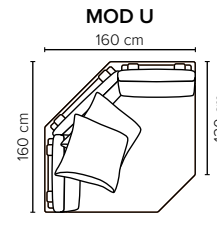

bellus®

- SEAT:** Cloud^{plus} System: Pocket springs + HR Foam 35 kg + on top feather mixed with shredded foam
- BACK:** Siliconized polyester fiber
Loose seat cushions and loose back cushions
- ARMREST:** Foam 25-30 kg

- DECO PILLOWS:** Filling: feather mixed with shredded foam
2 deco pillows per armrest size 70x75 cm
2 deco pillows per corner size 70x75 cm
Note: Loveseat has 1 deco pillow size 70x75 cm

- FRAME:** Plywood + wood + foam 25 kg