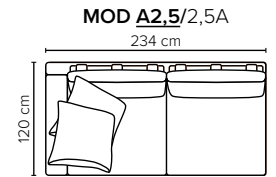

bellus®

- SEAT:** Cloud^{plus} System: Pocket springs + HR Foam 35 kg + on top feather mixed with shredded foam
- BACK:** Siliconized polyester fiber
Loose seat cushions and loose back cushions
- ARMREST:** Foam 25-30 kg

- DECO PILLOWS:** Filling: feather mixed with shredded foam
2 deco pillows per armrest size 70x75 cm
2 deco pillows per corner size 70x75 cm
Note: Loveseat has 1 deco pillow size 70x75 cm

- FRAME:** Plywood + wood + foam 25 kg