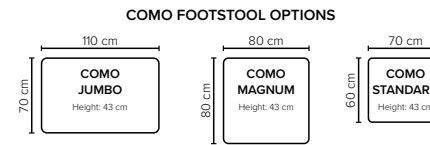

MODULES Design your own sofa

COMBINATIONS Choose from available sofa models