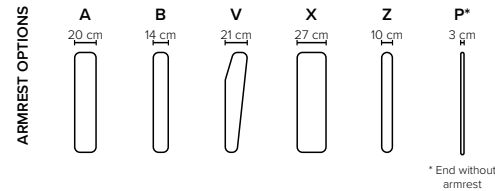

MODULES Design your own sofa

COMBINATIONS Choose from available sofa models

COMO SEATING COMFORT OPTIONS:

1. **Cloud system:** Pocket springs + HR Foam 35 kg covered with memory foam and 200 g fiber
2. **Standard seating comfort:** HR 35 kg Foam covered with 300 g fiber
3. **Soft seating comfort:** HR Foam 35 kg + ERX Foam 40 kg + siliconized polyester fiber
4. **Lux seating comfort:** HR Foam 35 kg + mix of feather and shredded foam

BACK: Siliconized polyester fiber
Loose seat cushions and loose back cushions

ARMREST: Foam 25 kg

DECO PILLOWS:

1 deco pillow per armrest size 40x40 cm (available for fabric sofas)

FRAME:

Plywood + wood
No-Sag springs

LEG OPTIONS:

Standard: Leg 1 (wooden, h: 11 cm)
Optional: Leg 10 (metal, h: 12 cm)
Optional: Leg 8 (metal, h: 15 cm)