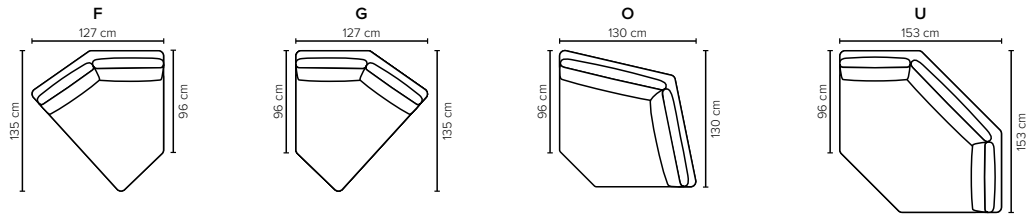

MODULES Design your own sofa

COMBINATIONS Choose from available sofa models

COMO SEATING COMFORT OPTIONS:

1. **Cloud system:** Pocket springs + HR Foam 35 kg covered with memory foam and 200 g fiber
2. **Standard seating comfort:** HR 35 kg Foam covered with 300 g fiber
3. **Soft seating comfort:** HR Foam 35 kg + ERX Foam 40 kg + siliconized polyester fiber
4. **Lux seating comfort:** HR Foam 35 kg + mix of feather and shredded foam

BACK: Siliconized polyester fiber
Loose seat cushions and loose back cushions

ARMREST: Foam 25 kg

DECO PILLOWS:

1 deco pillow per armrest size 40x40 cm (available for fabric sofas)

FRAME:

Plywood + wood
No-Sag springs

LEG OPTIONS:

Standard: Leg 1 (wooden, h: 11 cm)
Optional: Leg 10 (metal, h: 12 cm)
Optional: Leg 8 (metal, h: 15 cm)