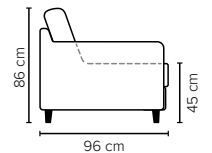

MODULES Design your own sofa

COMBINATIONS Choose from available sofa models