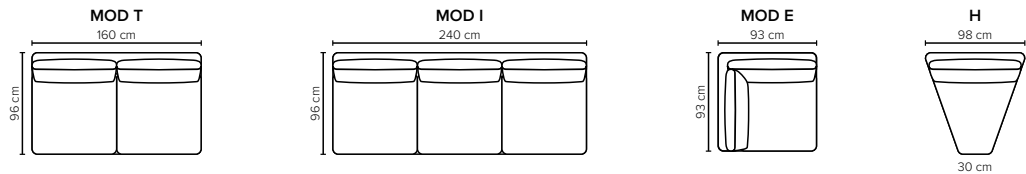

MODULES Design your own sofa

COMBINATIONS Choose from available sofa models

COMO SEATING COMFORT OPTIONS:

1. **Cloud system:** Pocket springs + HR Foam 35 kg covered with memory foam and 200 g fiber
2. **Standard seating comfort:** HR 35 kg Foam covered with 300 g fiber
3. **Soft seating comfort:** HR Foam 35 kg + ERX Foam 40 kg + siliconized polyester fiber
4. **Lux seating comfort:** HR Foam 35 kg + mix of feather and shredded foam

BACK: Siliconized polyester fiber
Loose seat cushions and loose back cushions

ARMREST: Foam 25 kg

DECO PILLOWS:

1 deco pillow per armrest size 40x40 cm (available for fabric sofas)

FRAME:

Plywood + wood
No-Sag springs

LEG OPTIONS:

Standard: Leg 1 (wooden, h: 11 cm)
Optional: Leg 10 (metal, h: 12 cm)
Optional: Leg 8 (metal, h: 15 cm)