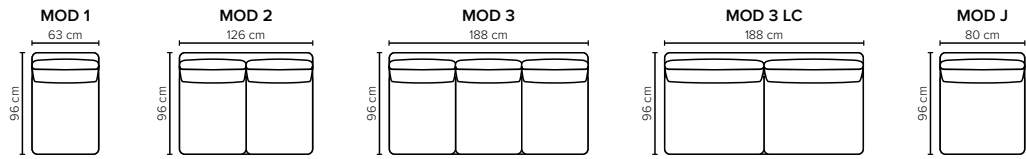

MODULES Design your own sofa

COMBINATIONS Choose from available sofa models

COMO SEATING COMFORT OPTIONS:

1. **Cloud system:** Pocket springs + HR Foam 35 kg covered with memory foam and 200 g fiber
2. **Standard seating comfort:** HR 35 kg Foam covered with 300 g fiber
3. **Soft seating comfort:** HR Foam 35 kg + ERX Foam 40 kg + siliconized polyester fiber
4. **Lux seating comfort:** HR Foam 35 kg + mix of feather and shredded foam

BACK: Siliconized polyester fiber
Loose seat cushions and loose back cushions

ARMREST: Foam 25 kg

DECO PILLOWS:

1 deco pillow per armrest size 40x40 cm (available for fabric sofas)

FRAME:

Plywood + wood
No-Sag springs

LEG OPTIONS:

Standard: Leg 1 (wooden, h: 11 cm)
Optional: Leg 10 (metal, h: 12 cm)
Optional: Leg 8 (metal, h: 15 cm)