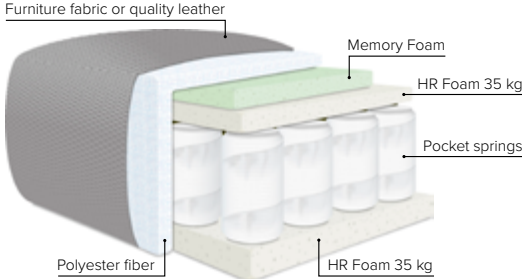

COMO

Play around with modules to create the sofa that you need

bellus®

cloud.

MODULES Design your own sofa

COMBINATIONS Choose from available sofa models

COMO SEATING COMFORT OPTIONS:

- Cloud system:** Pocket springs + HR Foam 35 kg covered with memory foam and 200 g fiber
- Standard seating comfort:** HR 35 kg Foam covered with 300 g fiber
- Soft seating comfort:** HR Foam 35 kg + ERX Foam 40 kg + siliconized polyester fiber
- Lux seating comfort:** HR Foam 35 kg + mix of feather and shredded foam

BACK: Siliconized polyester fiber
Loose seat cushions and loose back cushions

ARMREST: Foam 25 kg

All measurements are approximate, +/- 3 cm. Sofa height measured with leg 1.
Please visit www.bellus.com for the latest product versions.

DECO PILLOWS:

1 deco pillow per armrest size 40x40 cm (available for fabric sofas)

FRAME:

Plywood + wood
No-Sag springs

LEG OPTIONS:

Standard: Leg 1 (wooden, h: 11 cm)
Optional: Leg 10 (metal, h: 12 cm)
Optional: Leg 8 (metal, h: 15 cm)