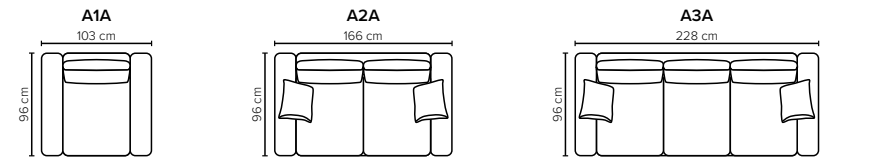

MODULES Design your own sofa

COMBINATIONS Choose from available sofa models

COMO SEATING COMFORT OPTIONS:

1. **Cloud system:** Pocket springs + HR Foam 35 kg covered with memory foam and 200 g fiber
2. **Standard seating comfort:** HR 35 kg Foam covered with 300 g fiber
3. **Soft seating comfort:** HR Foam 35 kg + ERX Foam 40 kg + siliconized polyester fiber
4. **Lux seating comfort:** HR Foam 35 kg + mix of feather and shredded foam

BACK: Siliconized polyester fiber
Loose seat cushions and loose back cushions

ARMREST: Foam 25 kg

DECO PILLOWS:

1 deco pillow per armrest size 40x40 cm (available for fabric sofas)

FRAME:

Plywood + wood
No-Sag springs

LEG OPTIONS:

Standard: Leg 1 (wooden, h: 11 cm)
Optional: Leg 10 (metal, h: 12 cm)
Optional: Leg 8 (metal, h: 15 cm)