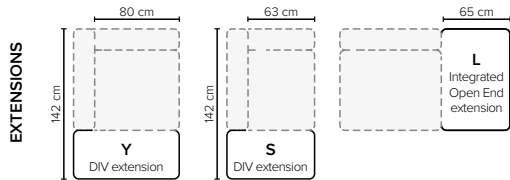

MODULES Design your own sofa

COMBINATIONS Choose from available sofa models

COMO SEATING COMFORT OPTIONS:

1. **Cloud system:** Pocket springs + HR Foam 35 kg covered with memory foam and 200 g fiber
2. **Standard seating comfort:** HR 35 kg Foam covered with 300 g fiber
3. **Soft seating comfort:** HR Foam 35 kg + ERX Foam 40 kg + siliconized polyester fiber
4. **Lux seating comfort:** HR Foam 35 kg + mix of feather and shredded foam

BACK: Siliconized polyester fiber
Loose seat cushions and loose back cushions

ARMREST: Foam 25 kg

DECO PILLOWS:

1 deco pillow per armrest size 40x40 cm (available for fabric sofas)

FRAME:

Plywood + wood
No-Sag springs

LEG OPTIONS:

Standard: Leg 1 (wooden, h: 11 cm)
Optional: Leg 10 (metal, h: 12 cm)
Optional: Leg 8 (metal, h: 15 cm)