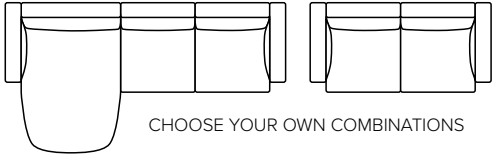

PERRY

Modern round forms

bellus®

COMBINATIONS

Choose from available sofa models

bellus®

- SEAT:** **Cloud System:** Pocket springs + HR Foam 35 kg covered with memory foam and 300 g fiber
- BACK:** HR Foam 35 kg covered with 200g fiber
Fixed seat cushions and fixed back cushions
- ARMREST:** Foam 25-30 kg

- DECO PILLOWS:** Not included in this sofa model
Additional pillows can be ordered separately
- FRAME:** Plywood + wood
No-Sag springs
- LEG OPTIONS:** Standard: Leg 15 (metal, h: 17 cm)

All measurements are approximate, +/- 3 cm. Sofa height measured with leg 15.
Please visit www.bellus.com for the latest product versions.