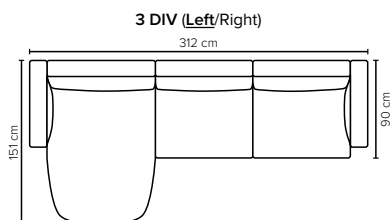

COMBINATIONS

Choose from available sofa models

bellus®

1. **SEAT:** **Cloud System:** Pocket springs + HR Foam 35 kg covered with memory foam and 300 g fiber
2. **BACK:** HR Foam 35 kg covered with 200g fiber
   Fixed seat cushions and fixed back cushions
3. **ARMREST:** Foam 25-30 kg

1. **DECO PILLOWS:** Not included in this sofa model
   Additional pillows can be ordered separately
2. **FRAME:** Plywood + wood
   No-Sag springs
3. **LEG OPTIONS:** Standard: Leg 15 (metal, h: 17 cm)