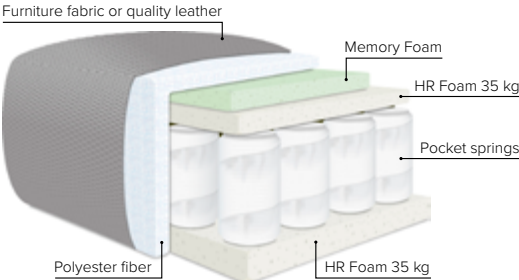

PERRY

Modern round forms

bellus®

COMBINATIONS

Choose from available sofa models

bellus®

- SEAT:** **Cloud System:** Pocket springs + HR Foam 35 kg covered with memory foam and 300 g fiber
- BACK:** HR Foam 35 kg covered with 200g fiber
Fixed seat cushions and fixed back cushions
- ARMREST:** Foam 25-30 kg

- DECO PILLOWS:** Not included in this sofa model
Additional pillows can be ordered separately
- FRAME:** Plywood + wood
No-Sag springs
- LEG OPTIONS:** Standard: Leg 15 (metal, h: 17 cm)

All measurements are approximate, +/- 3 cm. Sofa height measured with leg 15.
Please visit www.bellus.com for the latest product versions.