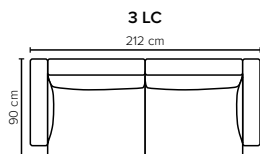

COMBINATIONS

Choose from available sofa models

bellus®