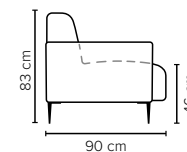

COMBINATIONS

Choose from available sofa models

bellus®