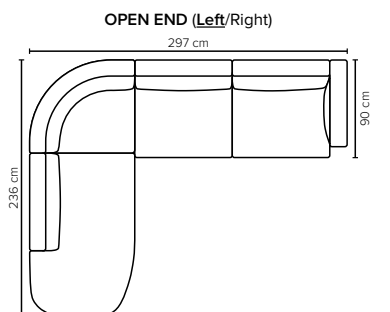

COMBINATIONS

Choose from available sofa models

bellus®

1. **SEAT:** **Cloud System:** Pocket springs + HR Foam 35 kg covered with memory foam and 300 g fiber
2. **BACK:** HR Foam 35 kg covered with 200g fiber
   Fixed seat cushions and fixed back cushions
3. **ARMREST:** Foam 25-30 kg

1. **DECO PILLOWS:** Not included in this sofa model
   Additional pillows can be ordered separately
2. **FRAME:** Plywood + wood
   No-Sag springs
3. **LEG OPTIONS:** Standard: Leg 15 (metal, h: 17 cm)