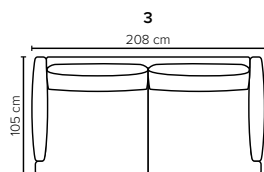

# COMBINATIONS

Choose from available sofa models

bellus®

**SEAT:** HR Foam 35 kg + ERX Foam 40 kg covered with 200 g fiber

**BACK:** Siliconized polyester fiber mixed with shredded foam

Loose seat cushions and loose back cushions