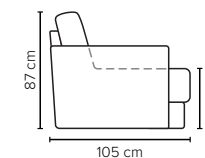

# COMBINATIONS

Choose from available sofa models

bellus®

**SEAT:** HR Foam 35 kg + ERX Foam 40 kg covered with 200 g fiber

**BACK:** Siliconized polyester fiber mixed with shredded foam

Loose seat cushions and loose back cushions