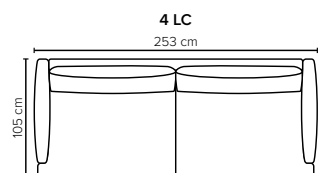

# COMBINATIONS

Choose from available sofa models

bellus®

**SEAT:** HR Foam 35 kg + ERX Foam 40 kg covered with 200 g fiber

**BACK:** Siliconized polyester fiber mixed with shredded foam

Loose seat cushions and loose back cushions