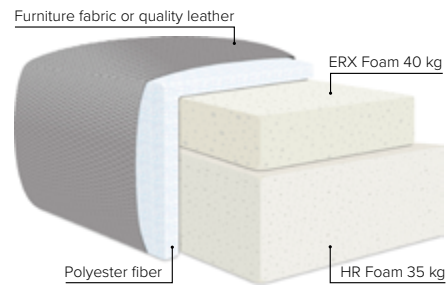

CHOOSE YOUR OWN COMBINATIONS

A CHOICE OF FABRICS AND LEATHERS

# COMBINATIONS

Choose from available sofa models

bellus®

**SEAT:** HR Foam 35 kg + ERX Foam 40 kg covered with 200 g fiber

**BACK:** Siliconized polyester fiber mixed with shredded foam

Loose seat cushions and loose back cushions

**ARMREST:** Foam 25-30 kg

**DECO PILLOWS:** Not included in this sofa model  
Additional pillows can be ordered separately

**FRAME:** Plywood + wood  
No-Sag springs

**LEG OPTIONS:** No leg choices available for this sofa