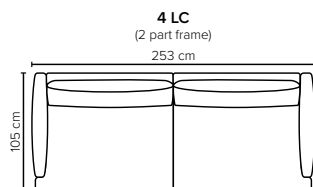

# COMBINATIONS

Choose from available sofa models

bellus®

**SEAT:** HR Foam 35 kg + ERX Foam 40 kg covered with 200 g fiber

**BACK:** Siliconized polyester fiber mixed with shredded foam

Loose seat cushions and loose back cushions