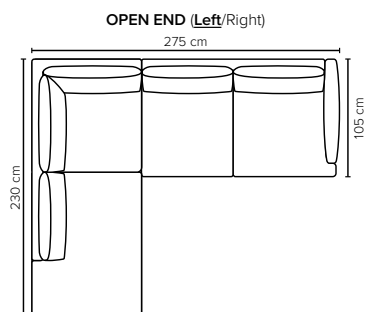

# COMBINATIONS

Choose from available sofa models

bellus®

**SEAT:** HR Foam 35 kg + ERX Foam 40 kg covered with 200 g fiber

**BACK:** Siliconized polyester fiber mixed with shredded foam

Loose seat cushions and loose back cushions