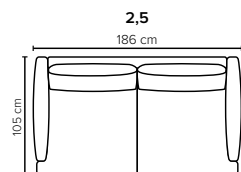

# COMBINATIONS

Choose from available sofa models

bellus®

**SEAT:** HR Foam 35 kg + ERX Foam 40 kg covered with 200 g fiber

**BACK:** Siliconized polyester fiber mixed with shredded foam

Loose seat cushions and loose back cushions