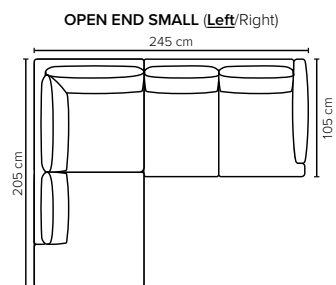

# COMBINATIONS

Choose from available sofa models

bellus®

**SEAT:** HR Foam 35 kg + ERX Foam 40 kg covered with 200 g fiber

**BACK:** Siliconized polyester fiber mixed with shredded foam

Loose seat cushions and loose back cushions