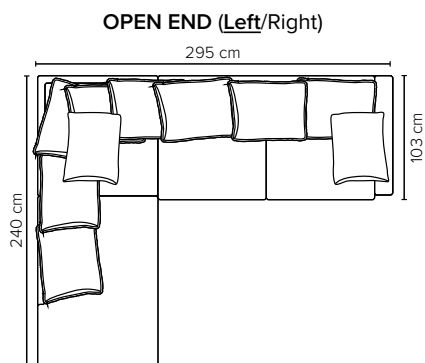

CHOOSE YOUR OWN COMBINATIONS

SANDY FOOTSTOOL DESIGN

COMBINATIONS

Choose from available sofa models

bellus®

SEAT: Foam 35 kg + mix of feathers and shredded foam in separate bags with channels

BACK: Mix of feathers and shredded foam
Loose seat cushions and loose back cushions

ARMREST: Foam 25-30 kg

DECO PILLOWS: Filling: feather mixed with shredded foam
1 deco pillow per armrest size 55x45 cm
1 deco pillow per corner size 55x45

FRAME: Plywood + wood
No-Sag springs

LEG OPTIONS: No leg choices available for this sofa