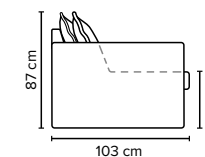

CHOOSE YOUR OWN COMBINATIONS

SANDY FOOTSTOOL DESIGN

COMBINATIONS

Choose from available sofa models

bellus®

SEAT: Foam 35 kg + mix of feathers and shredded foam in separate bags with channels

BACK: Mix of feathers and shredded foam
Loose seat cushions and loose back cushions

ARMREST: Foam 25-30 kg

DECO PILLOWS: Filling: feather mixed with shredded foam
1 deco pillow per armrest size 55x45 cm
1 deco pillow per corner size 55x45

FRAME: Plywood + wood
No-Sag springs

LEG OPTIONS: No leg choices available for this sofa