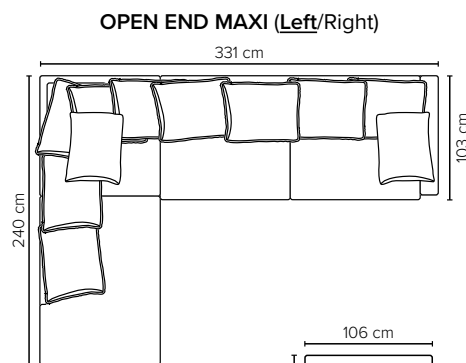

CHOOSE YOUR OWN COMBINATIONS

SANDY FOOTSTOOL DESIGN

COMBINATIONS

Choose from available sofa models

bellus®

SEAT: Foam 35 kg + mix of feathers and shredded foam in separate bags with channels

BACK: Mix of feathers and shredded foam
Loose seat cushions and loose back cushions

ARMREST: Foam 25-30 kg

DECO PILLOWS: Filling: feather mixed with shredded foam
1 deco pillow per armrest size 55x45 cm
1 deco pillow per corner size 55x45

FRAME: Plywood + wood
No-Sag springs

LEG OPTIONS: No leg choices available for this sofa