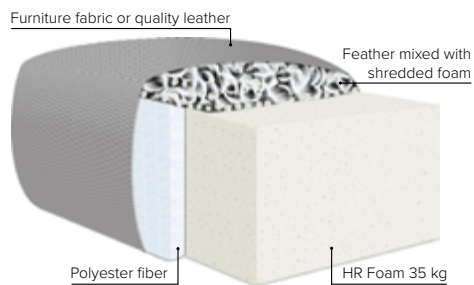

CHOOSE YOUR OWN COMBINATIONS

SANDY FOOTSTOOL DESIGN

COMBINATIONS

Choose from available sofa models

bellus®

SEAT: Foam 35 kg + mix of feathers and shredded foam in separate bags with channels

BACK: Mix of feathers and shredded foam
Loose seat cushions and loose back cushions

ARMREST: Foam 25-30 kg

DECO PILLOWS: Filling: feather mixed with shredded foam
1 deco pillow per armrest size 55x45 cm
1 deco pillow per corner size 55x45

FRAME: Plywood + wood
No-Sag springs

LEG OPTIONS: No leg choices available for this sofa