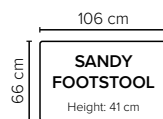

CHOOSE YOUR OWN COMBINATIONS

SANDY FOOTSTOOL DESIGN

COMBINATIONS

Choose from available sofa models

bellus®

SEAT: Foam 35 kg + mix of feathers and shredded foam in separate bags with channels

BACK: Mix of feathers and shredded foam
Loose seat cushions and loose back cushions