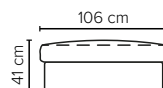

COMBINATIONS

Choose from available sofa models

bellus®

SEAT: Foam 35 kg + mix of feathers and shredded foam in separate bags with channels

BACK: Mix of feathers and shredded foam
Loose seat cushions and loose back cushions

ARMREST: Foam 25-30 kg

DECO PILLOWS: Filling: feather mixed with shredded foam
1 deco pillow per armrest size 55x45 cm
1 deco pillow per corner size 55x45

FRAME: Plywood + wood
No-Sag springs

LEG OPTIONS: No leg choices available for this sofa