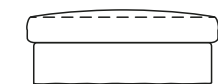

CHOOSE YOUR OWN COMBINATIONS

SANDY FOOTSTOOL DESIGN

COMBINATIONS

Choose from available sofa models

bellus®

SEAT: Foam 35 kg + mix of feathers and shredded foam in separate bags with channels

BACK: Mix of feathers and shredded foam
Loose seat cushions and loose back cushions

ARMREST: Foam 25-30 kg

DECO PILLOWS: Filling: feather mixed with shredded foam
1 deco pillow per armrest size 55x45 cm
1 deco pillow per corner size 55x45

FRAME: Plywood + wood
No-Sag springs

LEG OPTIONS: No leg choices available for this sofa