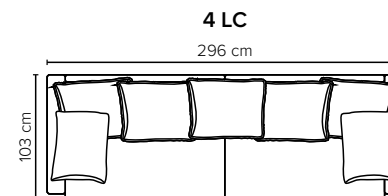

CHOOSE YOUR OWN COMBINATIONS

SANDY FOOTSTOOL DESIGN

COMBINATIONS

Choose from available sofa models

bellus®

SEAT: Foam 35 kg + mix of feathers and shredded foam in separate bags with channels

BACK: Mix of feathers and shredded foam
Loose seat cushions and loose back cushions

ARMREST: Foam 25-30 kg

DECO PILLOWS: Filling: feather mixed with shredded foam
1 deco pillow per armrest size 55x45 cm
1 deco pillow per corner size 55x45

FRAME: Plywood + wood
No-Sag springs

LEG OPTIONS: No leg choices available for this sofa