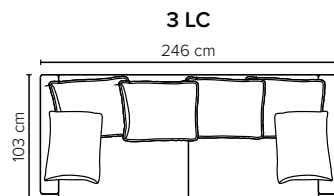

CHOOSE YOUR OWN COMBINATIONS

SANDY FOOTSTOOL DESIGN

COMBINATIONS

Choose from available sofa models

bellus®

SEAT: Foam 35 kg + mix of feathers and shredded foam in separate bags with channels

BACK: Mix of feathers and shredded foam
Loose seat cushions and loose back cushions

ARMREST: Foam 25-30 kg

DECO PILLOWS: Filling: feather mixed with shredded foam
1 deco pillow per armrest size 55x45 cm
1 deco pillow per corner size 55x45

FRAME: Plywood + wood
No-Sag springs

LEG OPTIONS: No leg choices available for this sofa