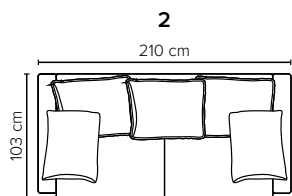

CHOOSE YOUR OWN COMBINATIONS

SANDY FOOTSTOOL DESIGN

COMBINATIONS

Choose from available sofa models

bellus®

SEAT: Foam 35 kg + mix of feathers and shredded foam in separate bags with channels

BACK: Mix of feathers and shredded foam
Loose seat cushions and loose back cushions

ARMREST: Foam 25-30 kg

DECO PILLOWS: Filling: feather mixed with shredded foam
1 deco pillow per armrest size 55x45 cm
1 deco pillow per corner size 55x45

FRAME: Plywood + wood
No-Sag springs

LEG OPTIONS: No leg choices available for this sofa