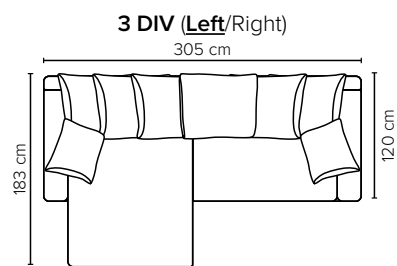

COMBINATIONS

Choose from available sofa models

MODULES

Design your own sofa

bellus®