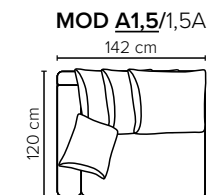

COMBINATIONS

Choose from available sofa models

MODULES

Design your own sofa

bellus®