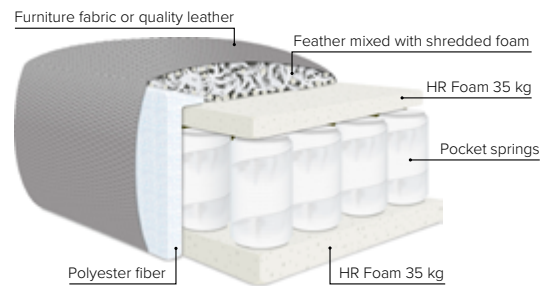

# bellus<sup>®</sup>

### EASY FOOTSTOOL OPTIONS

- SEAT:** Cloud<sup>Plus</sup> System: Pocket springs + HR Foam 35 kg + on top feather mixed with shredded foam
- BACK:** 75x70 cm pillows filled with siliconized polyester fiber  
Loose seat cushions and loose back pillows
- ARMREST:** Foam 25-30 kg