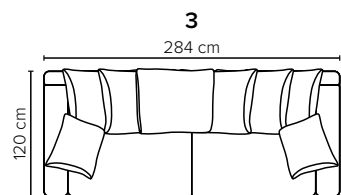

COMBINATIONS

Choose from available sofa models

MODULES

Design your own sofa

bellus®