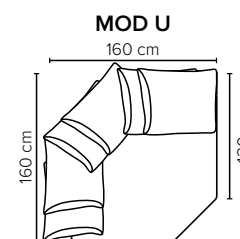

COMBINATIONS

Choose from available sofa models

MODULES

Design your own sofa

bellus®