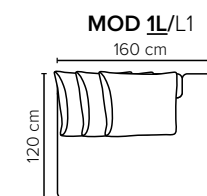

COMBINATIONS

Choose from available sofa models

MODULES

Design your own sofa

bellus®