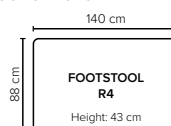

### EASY FOOTSTOOL OPTIONS

- SEAT:** Cloud<sup>Plus</sup> System: Pocket springs + HR Foam 35 kg + on top feather mixed with shredded foam
- BACK:** 75x70 cm pillows filled with siliconized polyester fiber  
Loose seat cushions and loose back pillows
- ARMREST:** Foam 25-30 kg