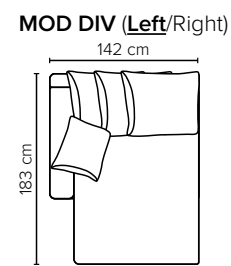

COMBINATIONS

Choose from available sofa models

MODULES

Design your own sofa

bellus®