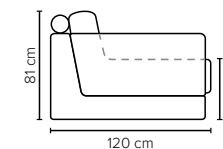

EASY FOOTSTOOL OPTIONS

1. **SEAT:** Cloud^{Plus} System: Pocket springs + HR Foam 35 kg + on top feather mixed with shredded foam
2. **BACK:** 75x70 cm pillows filled with siliconized polyester fiber
   Loose seat cushions and loose back pillows
3. **ARMREST:** Foam 25-30 kg

1. **DECO PILLOWS:** Filling: feather mixed with shredded foam
   1 deco pillow per armrest size 60x60 cm
2. **FRAME:** Plywood + wood + foam 25 kg
3. **LEG OPTIONS:** No leg choices available for this sofa