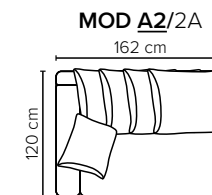

COMBINATIONS

Choose from available sofa models

MODULES

Design your own sofa

bellus®