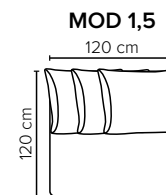

COMBINATIONS

Choose from available sofa models

MODULES

Design your own sofa

bellus®