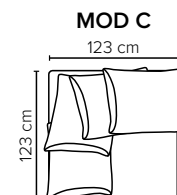

COMBINATIONS

Choose from available sofa models

MODULES

Design your own sofa

bellus®