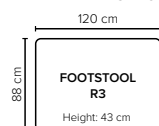

EASY FOOTSTOOL OPTIONS

1. **SEAT:** Cloud^{Plus} System: Pocket springs + HR Foam 35 kg + on top feather mixed with shredded foam
2. **BACK:** 75x70 cm pillows filled with siliconized polyester fiber
   Loose seat cushions and loose back pillows
3. **ARMREST:** Foam 25-30 kg

1. **DECO PILLOWS:** Filling: feather mixed with shredded foam
   1 deco pillow per armrest size 60x60 cm
2. **FRAME:** Plywood + wood + foam 25 kg
3. **LEG OPTIONS:** No leg choices available for this sofa