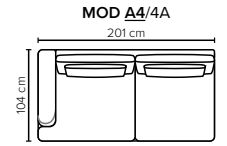

COMBINATIONS

Choose from available sofa models

MODULES

Design your own sofa

bellus®