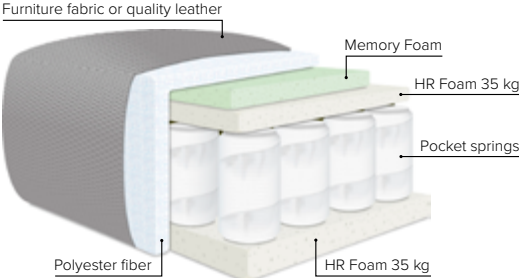

COFFEE

Maximum comfort delivered in unique style

bellus®

COMBINATIONS

Choose from available sofa models

MODULES

Design your own sofa

bellus®

EXTENSION MODULES

SEAT: Cloud System: Pocket springs + HR Foam 35 kg covered with memory foam and 200 g fiber

BACK: Silicized polyester fiber

Included lumbar pillows: Foam 25 kg covered with polyester fiber 300 gr

Loose seat cushions and loose back cushions

ARMREST: Foam 25 kg

DECO PILLOWS: Not included in this sofa model
Additional pillows can be ordered separately

FRAME: Plywood + wood
No-Sag springs

LEG OPTIONS: Standard: Leg 14 (wooden, h: 16 cm)
Optional: Leg 15 (metal, h: 17 cm)

All measurements are approximate, +/- 3 cm. Sofa height measured with leg 14. Please visit www.bellus.com for the latest product versions.