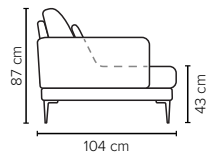

EXTENSION MODULES