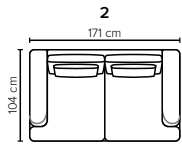

COMBINATIONS

Choose from available sofa models

MODULES

Design your own sofa

bellus®