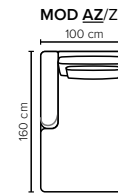

COMBINATIONS

Choose from available sofa models

MODULES

Design your own sofa

bellus®