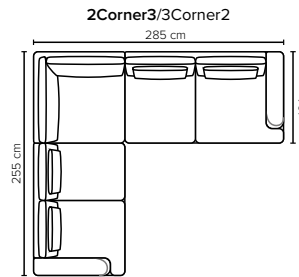

COMBINATIONS

Choose from available sofa models

MODULES

Design your own sofa

bellus®

EXTENSION MODULES