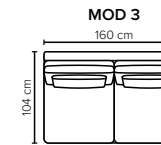

EXTENSION MODULES