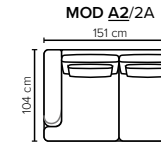

COMBINATIONS

Choose from available sofa models

MODULES

Design your own sofa

bellus®