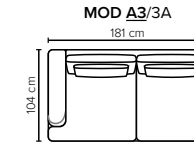

COMBINATIONS

Choose from available sofa models

MODULES

Design your own sofa

bellus®