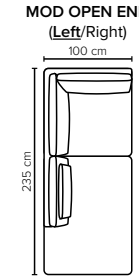

COMBINATIONS

Choose from available sofa models

MODULES

Design your own sofa

bellus®