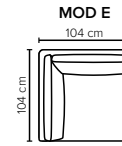

COMBINATIONS

Choose from available sofa models

MODULES

Design your own sofa

bellus®