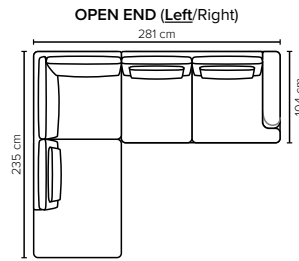

COMBINATIONS

Choose from available sofa models

MODULES

Design your own sofa

bellus®

EXTENSION MODULES