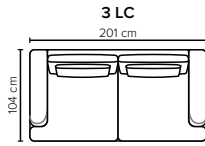

COMBINATIONS

Choose from available sofa models

MODULES

Design your own sofa

bellus®