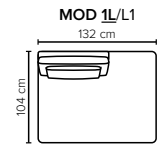

COMBINATIONS

Choose from available sofa models

MODULES

Design your own sofa

bellus®