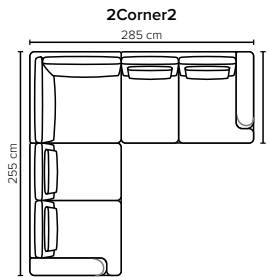

COMBINATIONS

Choose from available sofa models

MODULES

Design your own sofa

bellus®

EXTENSION MODULES