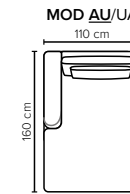

COMBINATIONS

Choose from available sofa models

MODULES

Design your own sofa

bellus®