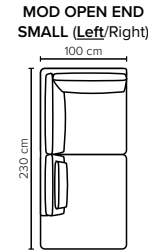

COMBINATIONS

Choose from available sofa models

MODULES

Design your own sofa

bellus®