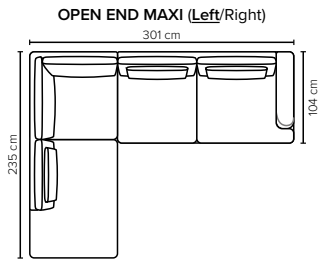

COMBINATIONS

Choose from available sofa models

MODULES

Design your own sofa

bellus®

EXTENSION MODULES