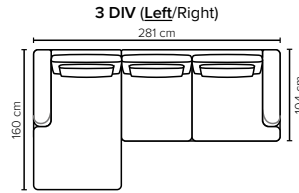

COMBINATIONS

Choose from available sofa models

MODULES

Design your own sofa

bellus®

EXTENSION MODULES