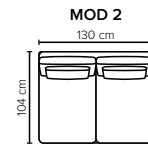

EXTENSION MODULES