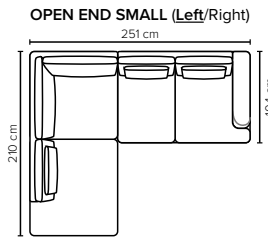

COMBINATIONS

Choose from available sofa models

MODULES

Design your own sofa

bellus®

EXTENSION MODULES