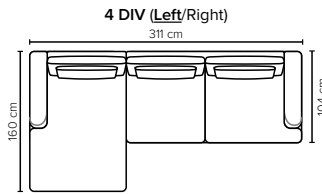

COMBINATIONS

Choose from available sofa models

MODULES

Design your own sofa

bellus®

EXTENSION MODULES