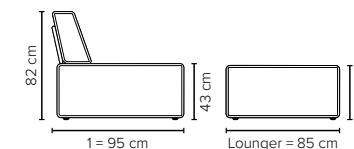

COMBINATIONS

Choose from available sofa models

MODULES

Design your own sofa

bellus®

1. **SEAT:** Cloud System: Pocket springs + HR Foam 35 kg covered with memory foam and 200 g fiber
2. **BACK:** Siliconized polyester fiber
   Fixed seat cushions and loose back cushions
3. **ARMREST:** Foam 25-30 kg

1. **DECO PILLOWS:** 1 deco pillow per armrest size 40x40 cm
   2 deco pillows per corner size 40x40 cm
2. **FRAME:** Plywood + wood
   No-Sag springs
3. **LEG OPTIONS:** Standard: floating/hidden legs (wooden, h: 5 cm)
   Optional: Leg 72 (wooden, h: 8 cm)

Wooden colors

BLACK