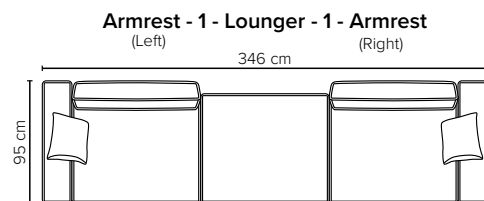

COMBINATIONS

Choose from available sofa models

MODULES

Design your own sofa

bellus®

1. **SEAT:** Cloud System: Pocket springs + HR Foam 35 kg covered with memory foam and 200 g fiber
2. **BACK:** Siliconized polyester fiber
   Fixed seat cushions and loose back cushions
3. **ARMREST:** Foam 25-30 kg

1. **DECO PILLOWS:** 1 deco pillow per armrest size 40x40 cm
   2 deco pillows per corner size 40x40 cm
2. **FRAME:** Plywood + wood
   No-Sag springs
3. **LEG OPTIONS:** Standard: floating/hidden legs (wooden, h: 5 cm)
   Optional: Leg 72 (wooden, h: 8 cm)

Wooden colors

BLACK