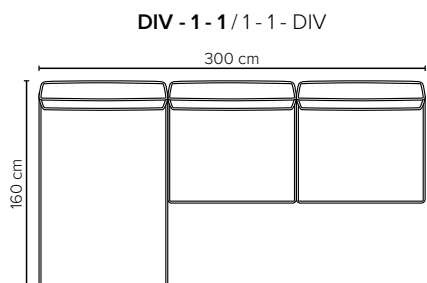

COMBINATIONS

Choose from available sofa models

MODULES

Design your own sofa

bellus®

1. **SEAT:** Cloud System: Pocket springs + HR Foam 35 kg covered with memory foam and 200 g fiber
2. **BACK:** Siliconized polyester fiber
   Fixed seat cushions and loose back cushions
3. **ARMREST:** Foam 25-30 kg

1. **DECO PILLOWS:** 1 deco pillow per armrest size 40x40 cm
   2 deco pillows per corner size 40x40 cm
2. **FRAME:** Plywood + wood
   No-Sag springs
3. **LEG OPTIONS:** Standard: floating/hidden legs (wooden, h: 5 cm)
   Optional: Leg 72 (wooden, h: 8 cm)

Wooden colors

BLACK