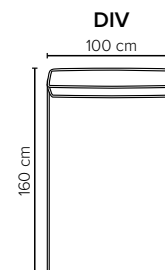

COMBINATIONS

Choose from available sofa models

MODULES

Design your own sofa

bellus®

1. **SEAT:** Cloud System: Pocket springs + HR Foam 35 kg covered with memory foam and 200 g fiber
2. **BACK:** Siliconized polyester fiber
   Fixed seat cushions and loose back cushions
3. **ARMREST:** Foam 25-30 kg

1. **DECO PILLOWS:** 1 deco pillow per armrest size 40x40 cm
   2 deco pillows per corner size 40x40 cm
2. **FRAME:** Plywood + wood
   No-Sag springs
3. **LEG OPTIONS:** Standard: floating/hidden legs (wooden, h: 5 cm)
   Optional: Leg 72 (wooden, h: 8 cm)

Wooden colors

BLACK