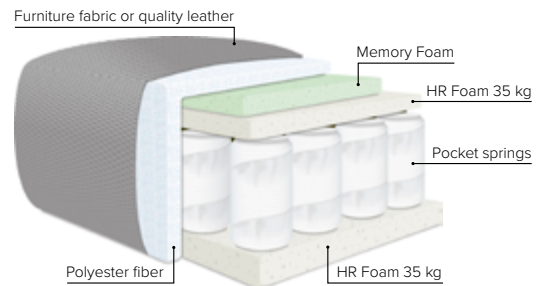

BONI

A myriad of possible combinations to make your own personal lounge

bellus®