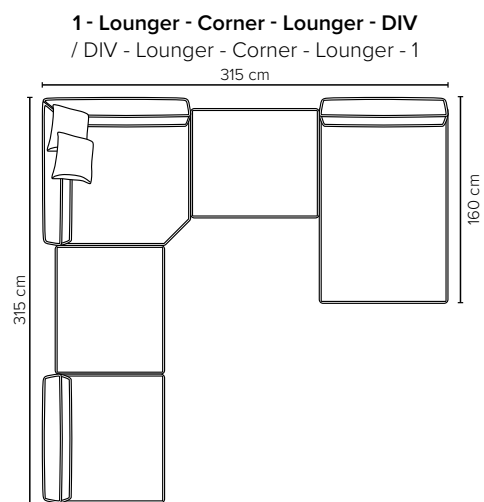

COMBINATIONS

Choose from available sofa models

MODULES

Design your own sofa

bellus®

1. **SEAT:** Cloud System: Pocket springs + HR Foam 35 kg covered with memory foam and 200 g fiber
2. **BACK:** Siliconized polyester fiber
   Fixed seat cushions and loose back cushions
3. **ARMREST:** Foam 25-30 kg

1. **DECO PILLOWS:** 1 deco pillow per armrest size 40x40 cm
   2 deco pillows per corner size 40x40 cm
2. **FRAME:** Plywood + wood
   No-Sag springs
3. **LEG OPTIONS:** Standard: floating/hidden legs (wooden, h: 5 cm)
   Optional: Leg 72 (wooden, h: 8 cm)

Wooden colors

BLACK