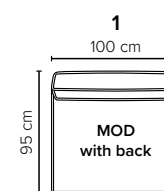

COMBINATIONS

Choose from available sofa models

MODULES

Design your own sofa

bellus®

1. **SEAT:** Cloud System: Pocket springs + HR Foam 35 kg covered with memory foam and 200 g fiber
2. **BACK:** Siliconized polyester fiber
   Fixed seat cushions and loose back cushions
3. **ARMREST:** Foam 25-30 kg

1. **DECO PILLOWS:** 1 deco pillow per armrest size 40x40 cm
   2 deco pillows per corner size 40x40 cm
2. **FRAME:** Plywood + wood
   No-Sag springs
3. **LEG OPTIONS:** Standard: floating/hidden legs (wooden, h: 5 cm)
   Optional: Leg 72 (wooden, h: 8 cm)

Wooden colors

BLACK