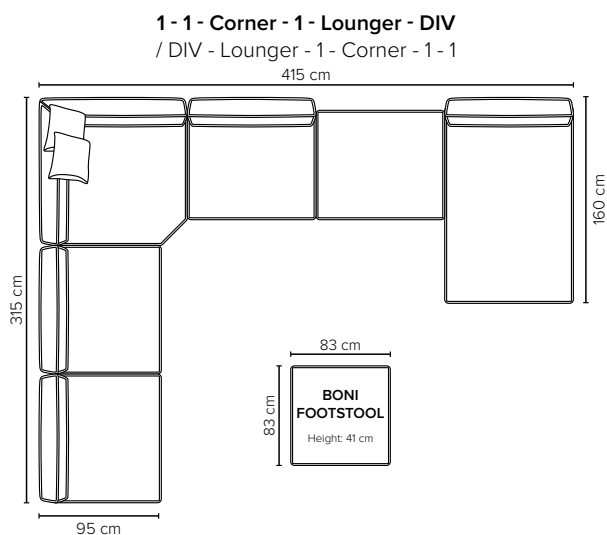

COMBINATIONS

Choose from available sofa models

MODULES

Design your own sofa

bellus®

1. **SEAT:** Cloud System: Pocket springs + HR Foam 35 kg covered with memory foam and 200 g fiber
2. **BACK:** Siliconized polyester fiber
   Fixed seat cushions and loose back cushions
3. **ARMREST:** Foam 25-30 kg

1. **DECO PILLOWS:** 1 deco pillow per armrest size 40x40 cm
   2 deco pillows per corner size 40x40 cm
2. **FRAME:** Plywood + wood
   No-Sag springs
3. **LEG OPTIONS:** Standard: floating/hidden legs (wooden, h: 5 cm)
   Optional: Leg 72 (wooden, h: 8 cm)

Wooden colors

BLACK