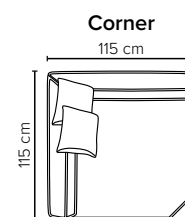

COMBINATIONS

Choose from available sofa models

MODULES

Design your own sofa

bellus®

1. **SEAT:** Cloud System: Pocket springs + HR Foam 35 kg covered with memory foam and 200 g fiber
2. **BACK:** Siliconized polyester fiber
   Fixed seat cushions and loose back cushions
3. **ARMREST:** Foam 25-30 kg

1. **DECO PILLOWS:** 1 deco pillow per armrest size 40x40 cm
   2 deco pillows per corner size 40x40 cm
2. **FRAME:** Plywood + wood
   No-Sag springs
3. **LEG OPTIONS:** Standard: floating/hidden legs (wooden, h: 5 cm)
   Optional: Leg 72 (wooden, h: 8 cm)

Wooden colors

BLACK