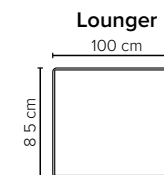

COMBINATIONS

Choose from available sofa models

MODULES

Design your own sofa

bellus®

1. **SEAT:** Cloud System: Pocket springs + HR Foam 35 kg covered with memory foam and 200 g fiber
2. **BACK:** Siliconized polyester fiber
   Fixed seat cushions and loose back cushions
3. **ARMREST:** Foam 25-30 kg

1. **DECO PILLOWS:** 1 deco pillow per armrest size 40x40 cm
   2 deco pillows per corner size 40x40 cm
2. **FRAME:** Plywood + wood
   No-Sag springs
3. **LEG OPTIONS:** Standard: floating/hidden legs (wooden, h: 5 cm)
   Optional: Leg 72 (wooden, h: 8 cm)

Wooden colors

BLACK