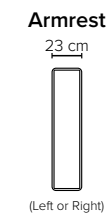

COMBINATIONS

Choose from available sofa models

MODULES

Design your own sofa

bellus®

1. **SEAT:** Cloud System: Pocket springs + HR Foam 35 kg covered with memory foam and 200 g fiber
2. **BACK:** Siliconized polyester fiber
   Fixed seat cushions and loose back cushions
3. **ARMREST:** Foam 25-30 kg

1. **DECO PILLOWS:** 1 deco pillow per armrest size 40x40 cm
   2 deco pillows per corner size 40x40 cm
2. **FRAME:** Plywood + wood
   No-Sag springs
3. **LEG OPTIONS:** Standard: floating/hidden legs (wooden, h: 5 cm)
   Optional: Leg 72 (wooden, h: 8 cm)

Wooden colors

BLACK