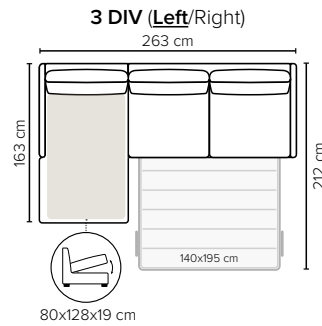

Adria armrest options

*Standard armrest

Indicated models have a built in storage box

Adria with optional pocket mattress

SEAT: HR Foam 35 kg + ERX Foam 40 kg covered with 200 g fiber

BACK: HR foam 25 kg + 200-800 g fiber
Loose seat cushions, fixed with Velcro to allow mechanism movement

DIV and Open End part:
fixed seat cushions, loose back cushions

ARMREST: Foam 25 kg + 200 g fiber

DECO PILLOWS: Not included in this sofa model
Additional pillows can be ordered separately

FRAME: Plywood + wood + foam 25 kg

MATTRESS: **Standard:** Bonnell
Optional: Pocket or Memory

ARMREST AND LEG OPTIONS:

Armrests A&B Standard: Leg 34 (wooden, h: 6 cm)
Optional: Leg 31 (wooden or metal, h: 5 cm)

Armrest C Standard: Leg 6 (wooden or metal, h: 5 cm)

Armrest D Standard: Leg 32 (wooden or metal, h: 5 cm)

Armrest E* **No leg option** (sofa stands on mechanism legs)

STORAGE BOX SIZES:

3 DIV: 80x128x19 cm
4 DIV: 80x128x19 cm

OPEN END: 87x198x19 cm
OPEN END MAXI: 87x198x19 cm