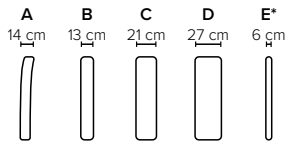

Adria armrest options

*Standard armrest

Indicated models have a built in storage box

Adria with optional pocket mattress

SEAT: HR Foam 35 kg + ERX Foam 40 kg covered with 200 g fiber

BACK: HR foam 25 kg + 200-800 g fiber
Loose seat cushions, fixed with Velcro to allow mechanism movement

Armrest D Standard: Leg 32 (wooden or metal, h: 5 cm)

Armrest E* **No leg option** (sofa stands on mechanism legs)

STORAGE BOX SIZES:

3 DIV: 80x128x19 cm
4 DIV: 80x128x19 cm

OPEN END: 87x198x19 cm
OPEN END MAXI: 87x198x19 cm