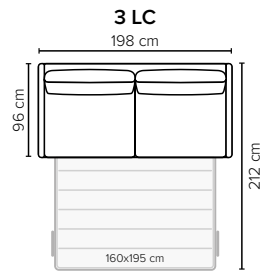

Adria armrest options

*Standard armrest

Indicated models have a built in storage box

Adria with optional pocket mattress

SEAT: HR Foam 35 kg + ERX Foam 40 kg covered with 200 g fiber

BACK: HR foam 25 kg + 200-800 g fiber
Loose seat cushions, fixed with Velcro to allow mechanism movement

MATTRESS: **Standard:** Bonnell
Optional: Pocket or Memory

ARMREST AND LEG OPTIONS:

Armrests A&B Standard: Leg 34 (wooden, h: 6 cm)
Optional: Leg 31 (wooden or metal, h: 5 cm)

Armrest C Standard: Leg 6 (wooden or metal, h: 5 cm)

Armrest D Standard: Leg 32 (wooden or metal, h: 5 cm)

Armrest E* **No leg option** (sofa stands on mechanism legs)

STORAGE BOX SIZES:

3 DIV: 80x128x19 cm
4 DIV: 80x128x19 cm

OPEN END: 87x198x19 cm
OPEN END MAXI: 87x198x19 cm