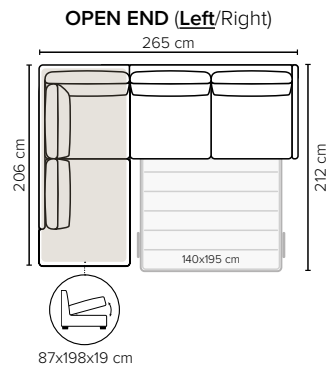

Adria armrest options

*Standard armrest

Indicated models have a built in storage box

Adria with optional pocket mattress

SEAT: HR Foam 35 kg + ERX Foam 40 kg covered with 200 g fiber

BACK: HR foam 25 kg + 200-800 g fiber
Loose seat cushions, fixed with Velcro to allow mechanism movement

DIV and Open End part:
fixed seat cushions, loose back cushions

ARMREST: Foam 25 kg + 200 g fiber

DECO PILLOWS: Not included in this sofa model
Additional pillows can be ordered separately

FRAME: Plywood + wood + foam 25 kg

MATTRESS: **Standard:** Bonnell
Optional: Pocket or Memory

ARMREST AND LEG OPTIONS:

Armrests A&B Standard: Leg 34 (wooden, h: 6 cm)
Optional: Leg 31 (wooden or metal, h: 5 cm)

Armrest C Standard: Leg 6 (wooden or metal, h: 5 cm)

Armrest D Standard: Leg 32 (wooden or metal, h: 5 cm)

Armrest E* **No leg option** (sofa stands on mechanism legs)

STORAGE BOX SIZES:

3 DIV: 80x128x19 cm
4 DIV: 80x128x19 cm

OPEN END: 87x198x19 cm
OPEN END MAXI: 87x198x19 cm