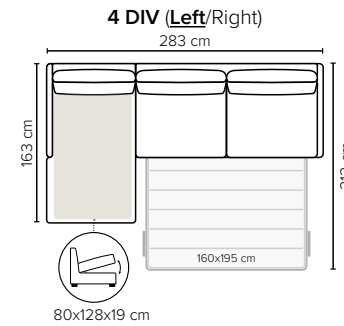

Adria armrest options

*Standard armrest

Indicated models have a built in storage box

Adria with optional pocket mattress

SEAT: HR Foam 35 kg + ERX Foam 40 kg covered with 200 g fiber

BACK: HR foam 25 kg + 200-800 g fiber
Loose seat cushions, fixed with Velcro to allow mechanism movement

DIV and Open End part:
fixed seat cushions, loose back cushions

ARMREST: Foam 25 kg + 200 g fiber

DECO PILLOWS: Not included in this sofa model
Additional pillows can be ordered separately

FRAME: Plywood + wood + foam 25 kg

MATTRESS: **Standard:** Bonnell
Optional: Pocket or Memory

ARMREST AND LEG OPTIONS:

Armrests A&B Standard: Leg 34 (wooden, h: 6 cm)
Optional: Leg 31 (wooden or metal, h: 5 cm)

Armrest C Standard: Leg 6 (wooden or metal, h: 5 cm)

Armrest D Standard: Leg 32 (wooden or metal, h: 5 cm)

Armrest E* **No leg option** (sofa stands on mechanism legs)

STORAGE BOX SIZES:

3 DIV: 80x128x19 cm
4 DIV: 80x128x19 cm

OPEN END: 87x198x19 cm
OPEN END MAXI: 87x198x19 cm