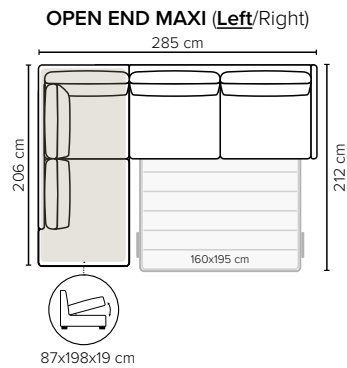

Adria armrest options

*Standard armrest

Indicated models have a built in storage box

Adria with optional pocket mattress

SEAT: HR Foam 35 kg + ERX Foam 40 kg covered with 200 g fiber

BACK: HR foam 25 kg + 200-800 g fiber
Loose seat cushions, fixed with Velcro to allow mechanism movement

DIV and Open End part:
fixed seat cushions, loose back cushions

ARMREST: Foam 25 kg + 200 g fiber

DECO PILLOWS: Not included in this sofa model
Additional pillows can be ordered separately

FRAME: Plywood + wood + foam 25 kg

MATTRESS: **Standard:** Bonnell
Optional: Pocket or Memory

ARMREST AND LEG OPTIONS:

Armrests A&B Standard: Leg 34 (wooden, h: 6 cm)
Optional: Leg 31 (wooden or metal, h: 5 cm)

Armrest C Standard: Leg 6 (wooden or metal, h: 5 cm)

Armrest D Standard: Leg 32 (wooden or metal, h: 5 cm)

Armrest E* **No leg option** (sofa stands on mechanism legs)

STORAGE BOX SIZES:

3 DIV: 80x128x19 cm
4 DIV: 80x128x19 cm

OPEN END: 87x198x19 cm
OPEN END MAXI: 87x198x19 cm