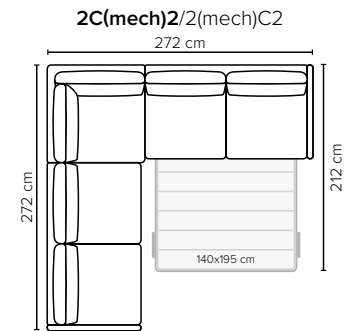

Adria armrest options

*Standard armrest

Indicated models have a built in storage box

Adria with optional pocket mattress

SEAT: HR Foam 35 kg + ERX Foam 40 kg covered with 200 g fiber

BACK: HR foam 25 kg + 200-800 g fiber
Loose seat cushions, fixed with Velcro to allow mechanism movement

MATTRESS: **Standard:** Bonnell
Optional: Pocket or Memory

ARMREST AND LEG OPTIONS:

Armrests A&B Standard: Leg 34 (wooden, h: 6 cm)
Optional: Leg 31 (wooden or metal, h: 5 cm)

Armrest C Standard: Leg 6 (wooden or metal, h: 5 cm)

Armrest D Standard: Leg 32 (wooden or metal, h: 5 cm)

Armrest E* **No leg option** (sofa stands on mechanism legs)

STORAGE BOX SIZES:

3 DIV: 80x128x19 cm
4 DIV: 80x128x19 cm

OPEN END: 87x198x19 cm
OPEN END MAXI: 87x198x19 cm