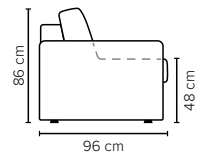

Adria armrest options

*Standard armrest

Indicated models have a built in storage box

Adria with optional pocket mattress

SEAT: HR Foam 35 kg + ERX Foam 40 kg covered with 200 g fiber

BACK: HR foam 25 kg + 200-800 g fiber
Loose seat cushions, fixed with Velcro to allow mechanism movement

Armrest D Standard: Leg 32 (wooden or metal, h: 5 cm)

Armrest E* **No leg option** (sofa stands on mechanism legs)

STORAGE BOX SIZES:

3 DIV: 80x128x19 cm
4 DIV: 80x128x19 cm

OPEN END: 87x198x19 cm
OPEN END MAXI: 87x198x19 cm