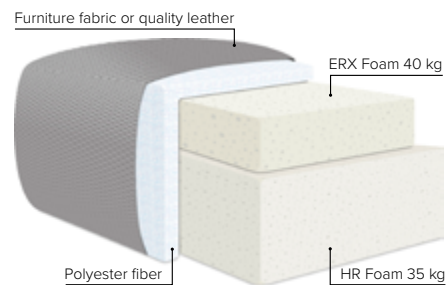

ADRIA

A smart yet modern sofa bed, designed to meet your everyday needs

bellus®

GOOD SLEEP SOFA

SEVERAL SLEEP COMFORT OPTIONS

COMBINATIONS

Choose from available sofa models

bellus®

Adria armrest options

*Standard armrest

Indicated models have a built in storage box

Adria with optional pocket mattress

SEAT: HR Foam 35 kg + ERX Foam 40 kg covered with 200 g fiber

BACK: HR foam 25 kg + 200-800 g fiber
Loose seat cushions, fixed with Velcro to allow mechanism movement

DIV and Open End part:
fixed seat cushions, loose back cushions

ARMREST: Foam 25 kg + 200 g fiber

DECO PILLOWS: Not included in this sofa model
Additional pillows can be ordered separately

FRAME: Plywood + wood + foam 25 kg

Armrest D Standard: Leg 32 (wooden or metal, h: 5 cm)

Armrest E* **No leg option** (sofa stands on mechanism legs)

STORAGE BOX SIZES:

3 DIV: 80x128x19 cm
4 DIV: 80x128x19 cm

OPEN END: 87x198x19 cm
OPEN END MAXI: 87x198x19 cm