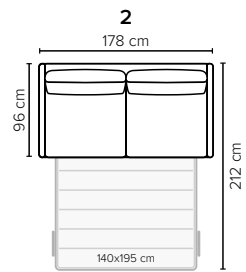

Adria armrest options

*Standard armrest

Indicated models have a built in storage box

Adria with optional pocket mattress

SEAT: HR Foam 35 kg + ERX Foam 40 kg covered with 200 g fiber

BACK: HR foam 25 kg + 200-800 g fiber
Loose seat cushions, fixed with Velcro to allow mechanism movement

MATTRESS: **Standard:** Bonnell
Optional: Pocket or Memory

ARMREST AND LEG OPTIONS:

Armrests A&B Standard: Leg 34 (wooden, h: 6 cm)
Optional: Leg 31 (wooden or metal, h: 5 cm)

Armrest C Standard: Leg 6 (wooden or metal, h: 5 cm)

Armrest D Standard: Leg 32 (wooden or metal, h: 5 cm)

Armrest E* **No leg option** (sofa stands on mechanism legs)

STORAGE BOX SIZES:

3 DIV: 80x128x19 cm
4 DIV: 80x128x19 cm

OPEN END: 87x198x19 cm
OPEN END MAXI: 87x198x19 cm