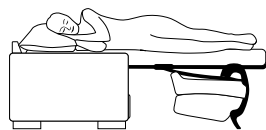

ADRIA

A smart yet modern sofa bed, designed to meet your everyday needs

bellus®

GOOD SLEEP SOFA

SEVERAL SLEEP COMFORT OPTIONS

COMBINATIONS

Choose from available sofa models

bellus®

Adria armrest options

*Standard armrest

Indicated models have a built in storage box

Adria with optional pocket mattress

SEAT: HR Foam 35 kg + ERX Foam 40 kg covered with 200 g fiber

BACK: HR foam 25 kg + 200-800 g fiber
Loose seat cushions, fixed with Velcro to allow mechanism movement

DIV and Open End part:
fixed seat cushions, loose back cushions

ARMREST: Foam 25 kg + 200 g fiber

DECO PILLOWS: Not included in this sofa model
Additional pillows can be ordered separately

FRAME: Plywood + wood + foam 25 kg

Armrest D Standard: Leg 32 (wooden or metal, h: 5 cm)

Armrest E* **No leg option** (sofa stands on mechanism legs)

STORAGE BOX SIZES:

3 DIV: 80x128x19 cm
4 DIV: 80x128x19 cm

OPEN END: 87x198x19 cm
OPEN END MAXI: 87x198x19 cm