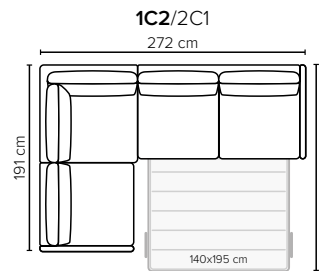

Adria armrest options

*Standard armrest

Indicated models have a built in storage box

Adria with optional pocket mattress

SEAT: HR Foam 35 kg + ERX Foam 40 kg covered with 200 g fiber

BACK: HR foam 25 kg + 200-800 g fiber
Loose seat cushions, fixed with Velcro to allow mechanism movement

MATTRESS: **Standard:** Bonnell
Optional: Pocket or Memory

ARMREST AND LEG OPTIONS:

Armrests A&B Standard: Leg 34 (wooden, h: 6 cm)
Optional: Leg 31 (wooden or metal, h: 5 cm)

Armrest C Standard: Leg 6 (wooden or metal, h: 5 cm)

Armrest D Standard: Leg 32 (wooden or metal, h: 5 cm)

Armrest E* **No leg option** (sofa stands on mechanism legs)

STORAGE BOX SIZES:

3 DIV: 80x128x19 cm
4 DIV: 80x128x19 cm

OPEN END: 87x198x19 cm
OPEN END MAXI: 87x198x19 cm