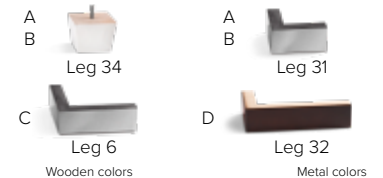

MATTRESS: **Standard:** Bonnell
Optional: Pocket or Memory

ARMREST AND LEG OPTIONS:

Armrests A&B Standard: Leg 34 (wooden, h: 6 cm)
Optional: Leg 31 (wooden or metal, h: 5 cm)

Armrest C Standard: Leg 6 (wooden or metal, h: 5 cm)

Armrest D Standard: Leg 32 (wooden or metal, h: 5 cm)

Armrest E* **No leg option** (sofa stands on mechanism legs)

STORAGE BOX SIZES:

3 DIV: 80x128x19 cm
4 DIV: 80x128x19 cm

OPEN END: 87x198x19 cm
OPEN END MAXI: 87x198x19 cm