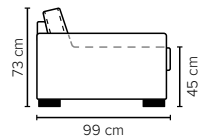

1. **SEAT:** HR Foam 35 kg covered with 200 g fiber
2. **BACK:** Siliconized polyester fiber, in separate bag that is in 3-channels
   Fixed seat cushions and loose back cushions
3. **ARMREST:** Foam 25-30kg

1. **DECO PILLOWS:** 1 deco pillow per armrest size 40×40 cm
   1 deco pillow per corner size 40×40 cm
2. **FRAME:** Plywood + wood
   No-Sag springs
3. **LEG OPTIONS:** Standard: Leg 32 (wooden or metal, h: 5 cm)