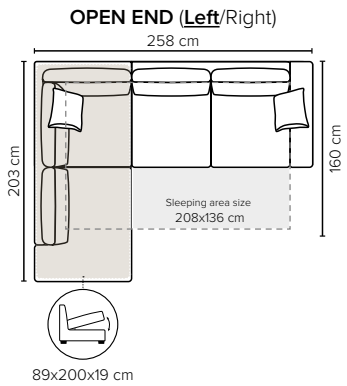

# OREGON

Simple, functional, practical

bellus<sup>®</sup>

GOOD SLEEP SOFA

Furniture fabric or quality leather

Polyester fiber

HR Foam 35 kg

STORAGE POSSIBILITIES INSIDE

Oregon has a built in storage box

- SEAT:** HR Foam 35 kg covered with 200 g fiber
- BACK:** Siliconized polyester fiber, in separate bag that is in 3-channels  
Fixed seat cushions and loose back cushions
- ARMREST:** Foam 25-30kg

- DECO PILLOWS:** 1 deco pillow per armrest size 40×40 cm  
1 deco pillow per corner size 40×40 cm
- FRAME:** Plywood + wood  
No-Sag springs
- LEG OPTIONS:** Standard: Leg 32 (wooden or metal, h: 5 cm)