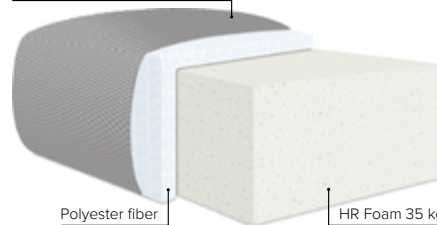

# OREGON

Simple, functional, practical

bellus<sup>®</sup>

GOOD SLEEP SOFA

Furniture fabric or quality leather

Polyester fiber

HR Foam 35 kg

STORAGE POSSIBILITIES INSIDE

Oregon has a built in storage box

- SEAT:** HR Foam 35 kg covered with 200 g fiber
- BACK:** Siliconized polyester fiber, in separate bag that is in 3-channels  
Fixed seat cushions and loose back cushions
- ARMREST:** Foam 25-30kg

- DECO PILLOWS:** 1 deco pillow per armrest size 40×40 cm  
1 deco pillow per corner size 40×40 cm
- FRAME:** Plywood + wood  
No-Sag springs
- LEG OPTIONS:** Standard: Leg 32 (wooden or metal, h: 5 cm)