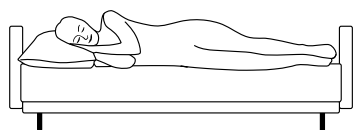

# OREGON

Simple, functional, practical

bellus<sup>®</sup>

GOOD SLEEP SOFA

Furniture fabric or quality leather

Polyester fiber

HR Foam 35 kg

STORAGE POSSIBILITIES INSIDE

Oregon has a built in storage box

- SEAT:** HR Foam 35 kg covered with 200 g fiber
- BACK:** Siliconized polyester fiber, in separate bag that is in 3-channels  
Fixed seat cushions and loose back cushions
- ARMREST:** Foam 25-30kg