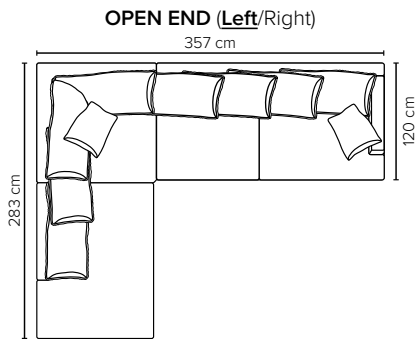

COMBINATIONS

Choose from available sofa models

MODULES

Design your own sofa

bellus®

1. **SEAT:** Cloud^{plus} System: Pocket springs + HR Foam 35 kg + on top feather mixed with shredded foam
2. **BACK:** Silicized polyester fiber
   Loose seat cushions and loose back cushions
3. **ARMREST:** Foam 25-30 kg

1. **DECO PILLOWS:** Filling: feather mixed with shredded foam
   1 deco pillow per armrest size 50x40 cm
   1 deco pillow per corner size 50x40 cm
2. **FRAME:** Plywood + wood + foam 25 kg
3. **LEG OPTIONS:** No leg choices available for this sofa