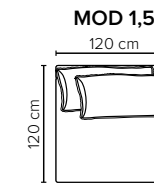

COMBINATIONS

Choose from available sofa models

MODULES

Design your own sofa

bellus®

1. **SEAT:** Cloud^{plus} System: Pocket springs + HR Foam 35 kg + on top feather mixed with shredded foam
2. **BACK:** Silicized polyester fiber
   Loose seat cushions and loose back cushions
3. **ARMREST:** Foam 25-30 kg

1. **DECO PILLOWS:** Filling: feather mixed with shredded foam
   1 deco pillow per armrest size 50x40 cm
   1 deco pillow per corner size 50x40 cm
2. **FRAME:** Plywood + wood + foam 25 kg
3. **LEG OPTIONS:** No leg choices available for this sofa