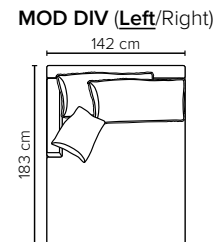

COMBINATIONS

Choose from available sofa models

MODULES

Design your own sofa

bellus®

1. **SEAT:** Cloud^{plus} System: Pocket springs + HR Foam 35 kg + on top feather mixed with shredded foam
2. **BACK:** Silicized polyester fiber
   Loose seat cushions and loose back cushions
3. **ARMREST:** Foam 25-30 kg

1. **DECO PILLOWS:** Filling: feather mixed with shredded foam
   1 deco pillow per armrest size 50x40 cm
   1 deco pillow per corner size 50x40 cm
2. **FRAME:** Plywood + wood + foam 25 kg
3. **LEG OPTIONS:** No leg choices available for this sofa