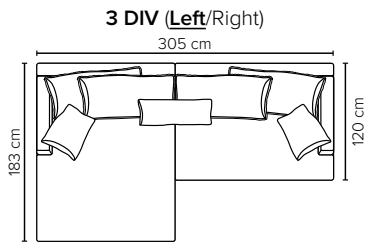

COMBINATIONS

Choose from available sofa models

MODULES

Design your own sofa

bellus®

1. **SEAT:** Cloud^{plus} System: Pocket springs + HR Foam 35 kg + on top feather mixed with shredded foam
2. **BACK:** Silicized polyester fiber
   Loose seat cushions and loose back cushions
3. **ARMREST:** Foam 25-30 kg

1. **DECO PILLOWS:** Filling: feather mixed with shredded foam
   1 deco pillow per armrest size 50x40 cm
   1 deco pillow per corner size 50x40 cm
2. **FRAME:** Plywood + wood + foam 25 kg
3. **LEG OPTIONS:** No leg choices available for this sofa