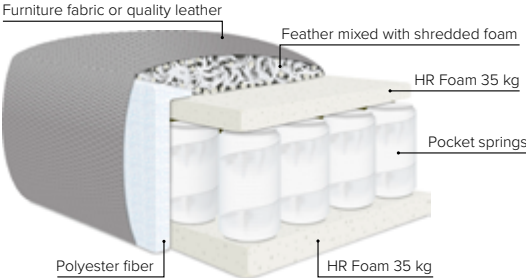

OLBIA

The eyecatcher that offers the best comfort

bellus®