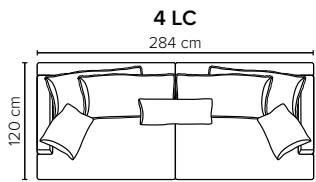

- SEAT:** Cloud^{plus} System: Pocket springs + HR Foam 35 kg + on top feather mixed with shredded foam
- BACK:** Silicized polyester fiber
Loose seat cushions and loose back cushions
- ARMREST:** Foam 25-30 kg

- DECO PILLOWS:** Filling: feather mixed with shredded foam
1 deco pillow per armrest size 50x40 cm
1 deco pillow per corner size 50x40 cm
- FRAME:** Plywood + wood + foam 25 kg
- LEG OPTIONS:** No leg choices available for this sofa