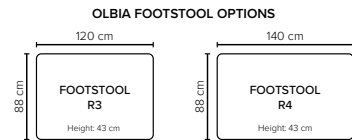

COMBINATIONS

Choose from available sofa models

MODULES

Design your own sofa

bellus®

1. **SEAT:** Cloud^{plus} System: Pocket springs + HR Foam 35 kg + on top feather mixed with shredded foam
2. **BACK:** Silicized polyester fiber
   Loose seat cushions and loose back cushions
3. **ARMREST:** Foam 25-30 kg

1. **DECO PILLOWS:** Filling: feather mixed with shredded foam
   1 deco pillow per armrest size 50x40 cm
   1 deco pillow per corner size 50x40 cm
2. **FRAME:** Plywood + wood + foam 25 kg
3. **LEG OPTIONS:** No leg choices available for this sofa