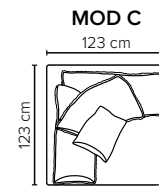

COMBINATIONS

Choose from available sofa models

MODULES

Design your own sofa

bellus®

1. **SEAT:** Cloud^{plus} System: Pocket springs + HR Foam 35 kg + on top feather mixed with shredded foam
2. **BACK:** Silicized polyester fiber
   Loose seat cushions and loose back cushions
3. **ARMREST:** Foam 25-30 kg

1. **DECO PILLOWS:** Filling: feather mixed with shredded foam
   1 deco pillow per armrest size 50x40 cm
   1 deco pillow per corner size 50x40 cm
2. **FRAME:** Plywood + wood + foam 25 kg
3. **LEG OPTIONS:** No leg choices available for this sofa