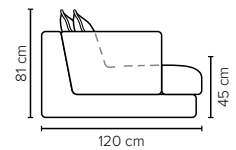

COMBINATIONS

Choose from available sofa models

MODULES

Design your own sofa

bellus®

1. **SEAT:** Cloud^{plus} System: Pocket springs + HR Foam 35 kg + on top feather mixed with shredded foam
2. **BACK:** Silicized polyester fiber
   Loose seat cushions and loose back cushions
3. **ARMREST:** Foam 25-30 kg

1. **DECO PILLOWS:** Filling: feather mixed with shredded foam
   1 deco pillow per armrest size 50x40 cm
   1 deco pillow per corner size 50x40 cm
2. **FRAME:** Plywood + wood + foam 25 kg
3. **LEG OPTIONS:** No leg choices available for this sofa