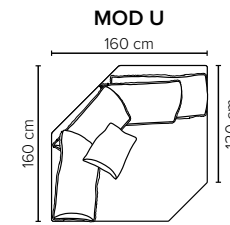

- SEAT:** Cloud^{plus} System: Pocket springs + HR Foam 35 kg + on top feather mixed with shredded foam
- BACK:** Silicized polyester fiber
Loose seat cushions and loose back cushions
- ARMREST:** Foam 25-30 kg

- DECO PILLOWS:** Filling: feather mixed with shredded foam
1 deco pillow per armrest size 50x40 cm
1 deco pillow per corner size 50x40 cm
- FRAME:** Plywood + wood + foam 25 kg
- LEG OPTIONS:** No leg choices available for this sofa