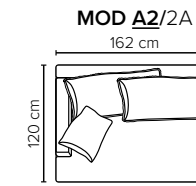

- SEAT:** Cloud^{plus} System: Pocket springs + HR Foam 35 kg + on top feather mixed with shredded foam
- BACK:** Silicized polyester fiber
Loose seat cushions and loose back cushions
- ARMREST:** Foam 25-30 kg

- DECO PILLOWS:** Filling: feather mixed with shredded foam
1 deco pillow per armrest size 50x40 cm
1 deco pillow per corner size 50x40 cm
- FRAME:** Plywood + wood + foam 25 kg
- LEG OPTIONS:** No leg choices available for this sofa