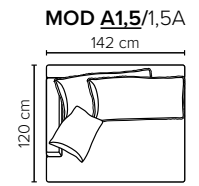

- SEAT:** Cloud^{plus} System: Pocket springs + HR Foam 35 kg + on top feather mixed with shredded foam
- BACK:** Silicized polyester fiber
Loose seat cushions and loose back cushions
- ARMREST:** Foam 25-30 kg

- DECO PILLOWS:** Filling: feather mixed with shredded foam
1 deco pillow per armrest size 50x40 cm
1 deco pillow per corner size 50x40 cm
- FRAME:** Plywood + wood + foam 25 kg
- LEG OPTIONS:** No leg choices available for this sofa