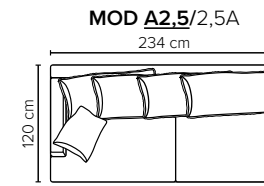

- SEAT:** Cloud^{plus} System: Pocket springs + HR Foam 35 kg + on top feather mixed with shredded foam
- BACK:** Silicized polyester fiber
Loose seat cushions and loose back cushions
- ARMREST:** Foam 25-30 kg

- DECO PILLOWS:** Filling: feather mixed with shredded foam
1 deco pillow per armrest size 50x40 cm
1 deco pillow per corner size 50x40 cm
- FRAME:** Plywood + wood + foam 25 kg
- LEG OPTIONS:** No leg choices available for this sofa