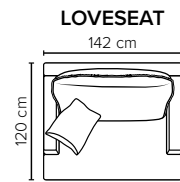

- SEAT:** Cloud^{plus} System: Pocket springs + HR Foam 35 kg + on top feather mixed with shredded foam
- BACK:** Silicized polyester fiber
Loose seat cushions and loose back cushions
- ARMREST:** Foam 25-30 kg

- DECO PILLOWS:** Filling: feather mixed with shredded foam
1 deco pillow per armrest size 50x40 cm
1 deco pillow per corner size 50x40 cm
- FRAME:** Plywood + wood + foam 25 kg
- LEG OPTIONS:** No leg choices available for this sofa