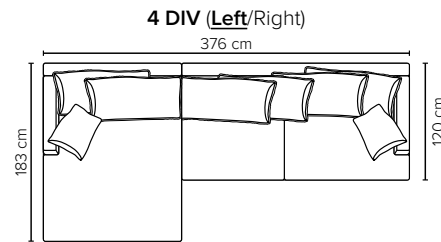

- SEAT:** Cloud^{plus} System: Pocket springs + HR Foam 35 kg + on top feather mixed with shredded foam
- BACK:** Silicized polyester fiber
Loose seat cushions and loose back cushions
- ARMREST:** Foam 25-30 kg

- DECO PILLOWS:** Filling: feather mixed with shredded foam
1 deco pillow per armrest size 50x40 cm
1 deco pillow per corner size 50x40 cm
- FRAME:** Plywood + wood + foam 25 kg
- LEG OPTIONS:** No leg choices available for this sofa