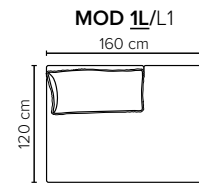

COMBINATIONS

Choose from available sofa models

MODULES

Design your own sofa

bellus®

1. **SEAT:** Cloud^{plus} System: Pocket springs + HR Foam 35 kg + on top feather mixed with shredded foam
2. **BACK:** Silicized polyester fiber
   Loose seat cushions and loose back cushions
3. **ARMREST:** Foam 25-30 kg

1. **DECO PILLOWS:** Filling: feather mixed with shredded foam
   1 deco pillow per armrest size 50x40 cm
   1 deco pillow per corner size 50x40 cm
2. **FRAME:** Plywood + wood + foam 25 kg
3. **LEG OPTIONS:** No leg choices available for this sofa