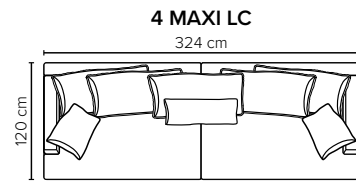

- SEAT:** Cloud^{plus} System: Pocket springs + HR Foam 35 kg + on top feather mixed with shredded foam
- BACK:** Silicized polyester fiber
Loose seat cushions and loose back cushions
- ARMREST:** Foam 25-30 kg

- DECO PILLOWS:** Filling: feather mixed with shredded foam
1 deco pillow per armrest size 50x40 cm
1 deco pillow per corner size 50x40 cm
- FRAME:** Plywood + wood + foam 25 kg
- LEG OPTIONS:** No leg choices available for this sofa