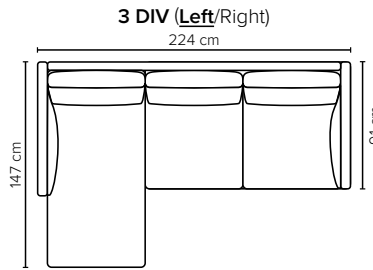

COMBINATIONS

Choose from available sofa models

bellus®

- **SEAT:** E 35 kg Foam covered with 200 g fiber
- **BACK:** Siliconized polyester fiber in separate bag with 3 channels
  Loose seat cushions and loose back cushions
- **ARMREST:** Foam 25-30 kg
- **DECO PILLOWS:** Optional deco pillow 40×40 cm

- **FRAME:** Plywood + wood + particleboard
  No-Sag springs
- **LEG OPTIONS:** Standard: Leg 85 (wooden, h: 17 cm)
  Optional: Leg 138 (metal, h: 17 cm)