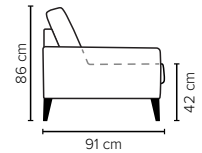

COMBINATIONS

Choose from available sofa models

bellus®