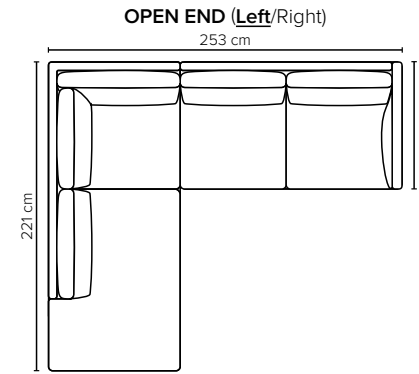

COMBINATIONS

Choose from available sofa models

bellus®

- **SEAT:** E 35 kg Foam covered with 200 g fiber
- **BACK:** Siliconized polyester fiber in separate bag with 3 channels
  Loose seat cushions and loose back cushions
- **ARMREST:** Foam 25-30 kg
- **DECO PILLOWS:** Optional deco pillow 40×40 cm

- **FRAME:** Plywood + wood + particleboard
  No-Sag springs
- **LEG OPTIONS:** Standard: Leg 85 (wooden, h: 17 cm)
  Optional: Leg 138 (metal, h: 17 cm)