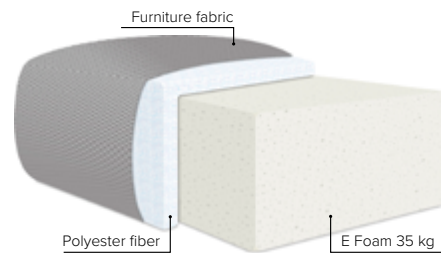

# JONNA

A simple yet modern looking sofa for a friendly budget

bellus<sup>®</sup>

CHOOSE YOUR OWN COMBINATIONS

Polyester fiber

E Foam 35 kg

LEG CHOICES WITH COLOR OPTIONS

# COMBINATIONS

Choose from available sofa models

bellus®

- SEAT:** E 35 kg Foam covered with 200 g fiber
- BACK:** Siliconized polyester fiber in separate bag with 3 channels  
Loose seat cushions and loose back cushions
- ARMREST:** Foam 25-30 kg
- DECO PILLOWS:** Optional deco pillow 40×40 cm

- FRAME:** Plywood + wood + particleboard  
No-Sag springs
- LEG OPTIONS:** Standard: Leg 85 (wooden, h: 17 cm)  
Optional: Leg 138 (metal, h: 17 cm)

All measurements are approximate. Sofa height measured with leg 85. Please visit [www.bellus.com](http://www.bellus.com) for the latest product versions.