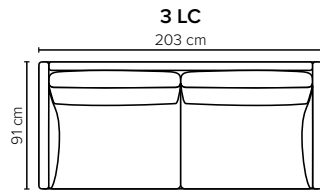

COMBINATIONS

Choose from available sofa models

bellus®