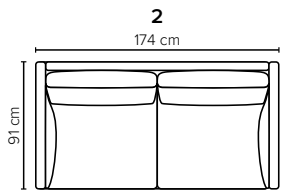

COMBINATIONS

Choose from available sofa models

bellus®