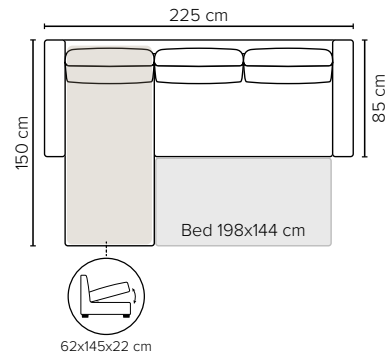

GOOD SLEEP SOFA

Furniture fabric or quality leather

Polyester fiber

HR Foam 30 kg

STORAGE POSSIBILITIES INSIDE

Sofa will be delivered non-assembled.
Div part can be assembled to the left or right

3 DIV LEFT

3 DIV RIGHT

- SEAT/BED:** Foam 30 kg covered with 100 g fiber
- BACK:** Siliconized polyester fiber, mixed with foam in separate bag that is in 3-channels
Fixed seat cushions and loose back cushions
- ARMREST:** Foam 25 kg