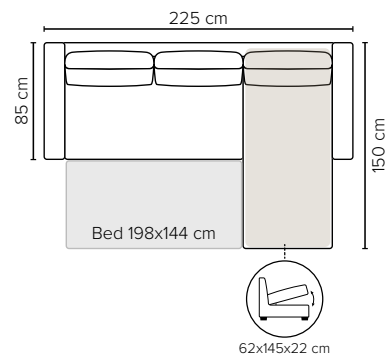

GOOD SLEEP SOFA

Furniture fabric or quality leather

Polyester fiber

HR Foam 30 kg

STORAGE POSSIBILITIES INSIDE

Sofa will be delivered non-assembled.
Div part can be assembled to the left or right

3 DIV LEFT

3 DIV RIGHT

- SEAT/BED:** Foam 30 kg covered with 100 g fiber
- BACK:** Siliconized polyester fiber, mixed with foam in separate bag that is in 3-channels
Fixed seat cushions and loose back cushions
- ARMREST:** Foam 25 kg