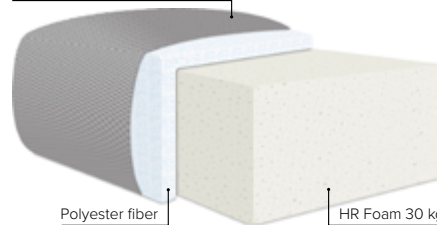

GOOD SLEEP SOFA

Furniture fabric or quality leather

Polyester fiber

HR Foam 30 kg

STORAGE POSSIBILITIES INSIDE

Sofa will be delivered non-assembled.
Div part can be assembled to the left or right

3 DIV LEFT

3 DIV RIGHT

- SEAT/BED:** Foam 30 kg covered with 100 g fiber
- BACK:** Siliconized polyester fiber, mixed with foam in separate bag that is in 3-channels
Fixed seat cushions and loose back cushions
- ARMREST:** Foam 25 kg