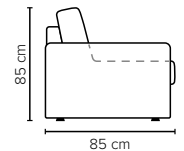

3 DIV RIGHT

- **SEAT/BED:** Foam 30 kg covered with 100 g fiber
- **BACK:** Siliconized polyester fiber, mixed with foam in separate bag that is in 3-channels
  Fixed seat cushions and loose back cushions
- **ARMREST:** Foam 25 kg

- **DECO PILLOWS:** Deco pillows are optional and can be ordered separately
- **FRAME:** Plywood +particleboard + wood
  No-Sag springs
- **LEG OPTIONS:** No leg choices available for this sofa