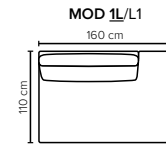

COMBINATIONS

Choose from available sofa models

MODULES

Design your own sofa

bellus®

- SEAT:** Cloud System: Pocket springs + HR Foam 35 kg covered with memory foam and 200 g fiber
- BACK:** Foam 35 kg covered with 1500 g fiber
Loose seat cushions and loose back cushions
- ARMREST:** Foam 25-30 kg + 200 g fiber

- DECO PILLOWS:** 2 deco pillows per Mod Love Corner size 55x50 cm
1 deco pillow per Mod Love Corner size 65x60 cm
1 deco pillow per Mod C size 55x50 cm
Note: Open End, Love End and Love End XL combinations have decos according to the respective modules

- FRAME:** Plywood + wood + foam 25 kg
- LEG OPTIONS:** No leg choices available for this sofa