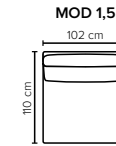

COMBINATIONS

Choose from available sofa models

MODULES

Design your own sofa

bellus®

1. **SEAT:** Cloud System: Pocket springs + HR Foam 35 kg covered with memory foam and 200 g fiber
2. **BACK:** Foam 35 kg covered with 1500 g fiber
   Loose seat cushions and loose back cushions
3. **ARMREST:** Foam 25-30 kg + 200 g fiber

1. **DECO PILLOWS:** 2 deco pillows per Mod Love Corner size 55x50 cm
   1 deco pillow per Mod Love Corner size 65x60 cm
   1 deco pillow per Mod C size 55x50 cm
   Note: Open End, Love End and Love End XL combinations have decos according to the respective modules

1. **FRAME:** Plywood + wood + foam 25 kg
2. **LEG OPTIONS:** No leg choices available for this sofa