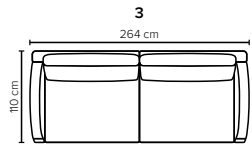

COMBINATIONS

Choose from available sofa models

MODULES

Design your own sofa

bellus®

- SEAT:** Cloud System: Pocket springs + HR Foam 35 kg covered with memory foam and 200 g fiber
- BACK:** Foam 35 kg covered with 1500 g fiber
Loose seat cushions and loose back cushions
- ARMREST:** Foam 25-30 kg + 200 g fiber

- DECO PILLOWS:** 2 deco pillows per Mod Love Corner size 55x50 cm
1 deco pillow per Mod Love Corner size 65x60 cm
1 deco pillow per Mod C size 55x50 cm
Note: Open End, Love End and Love End XL combinations have decos according to the respective modules