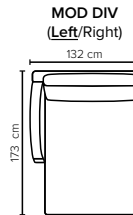

COMBINATIONS

Choose from available sofa models

MODULES

Design your own sofa

bellus®

- SEAT:** Cloud System: Pocket springs + HR Foam 35 kg covered with memory foam and 200 g fiber
- BACK:** Foam 35 kg covered with 1500 g fiber
Loose seat cushions and loose back cushions
- ARMREST:** Foam 25-30 kg + 200 g fiber

- DECO PILLOWS:** 2 deco pillows per Mod Love Corner size 55x50 cm
1 deco pillow per Mod Love Corner size 65x60 cm
1 deco pillow per Mod C size 55x50 cm
Note: Open End, Love End and Love End XL combinations have decos according to the respective modules

- FRAME:** Plywood + wood + foam 25 kg
- LEG OPTIONS:** No leg choices available for this sofa