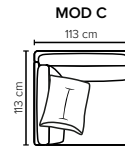

COMBINATIONS

Choose from available sofa models

MODULES

Design your own sofa

bellus®

- SEAT:** Cloud System: Pocket springs + HR Foam 35 kg covered with memory foam and 200 g fiber
- BACK:** Foam 35 kg covered with 1500 g fiber
Loose seat cushions and loose back cushions
- ARMREST:** Foam 25-30 kg + 200 g fiber

- DECO PILLOWS:** 2 deco pillows per Mod Love Corner size 55x50 cm
1 deco pillow per Mod Love Corner size 65x60 cm
1 deco pillow per Mod C size 55x50 cm
Note: Open End, Love End and Love End XL combinations have decos according to the respective modules

- FRAME:** Plywood + wood + foam 25 kg
- LEG OPTIONS:** No leg choices available for this sofa