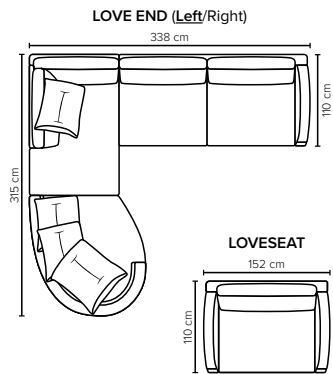

COMBINATIONS

Choose from available sofa models

MODULES

Design your own sofa

bellus®

- SEAT:** Cloud System: Pocket springs + HR Foam 35 kg covered with memory foam and 200 g fiber
- BACK:** Foam 35 kg covered with 1500 g fiber
Loose seat cushions and loose back cushions
- ARMREST:** Foam 25-30 kg + 200 g fiber

- DECO PILLOWS:** 2 deco pillows per Mod Love Corner size 55x50 cm
1 deco pillow per Mod Love Corner size 65x60 cm
1 deco pillow per Mod C size 55x50 cm
Note: Open End, Love End and Love End XL combinations have decos according to the respective modules

- FRAME:** Plywood + wood + foam 25 kg
- LEG OPTIONS:** No leg choices available for this sofa