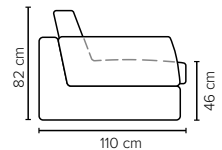

COMBINATIONS

Choose from available sofa models

MODULES

Design your own sofa

bellus®

1. **SEAT:** Cloud System: Pocket springs + HR Foam 35 kg covered with memory foam and 200 g fiber
2. **BACK:** Foam 35 kg covered with 1500 g fiber
   Loose seat cushions and loose back cushions
3. **ARMREST:** Foam 25-30 kg + 200 g fiber

1. **DECO PILLOWS:** 2 deco pillows per Mod Love Corner size 55x50 cm
   1 deco pillow per Mod Love Corner size 65x60 cm
   1 deco pillow per Mod C size 55x50 cm
   Note: Open End, Love End and Love End XL combinations have decos according to the respective modules

1. **FRAME:** Plywood + wood + foam 25 kg
2. **LEG OPTIONS:** No leg choices available for this sofa