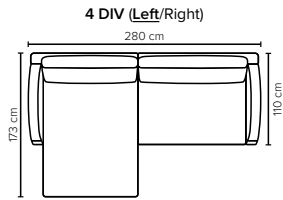

COMBINATIONS

Choose from available sofa models

MODULES

Design your own sofa

bellus®

- SEAT:** Cloud System: Pocket springs + HR Foam 35 kg covered with memory foam and 200 g fiber
- BACK:** Foam 35 kg covered with 1500 g fiber
Loose seat cushions and loose back cushions
- ARMREST:** Foam 25-30 kg + 200 g fiber

- DECO PILLOWS:** 2 deco pillows per Mod Love Corner size 55x50 cm
1 deco pillow per Mod Love Corner size 65x60 cm
1 deco pillow per Mod C size 55x50 cm
Note: Open End, Love End and Love End XL combinations have decos according to the respective modules

- FRAME:** Plywood + wood + foam 25 kg
- LEG OPTIONS:** No leg choices available for this sofa