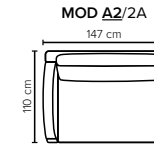

COMBINATIONS

Choose from available sofa models

MODULES

Design your own sofa

bellus®

- SEAT:** Cloud System: Pocket springs + HR Foam 35 kg covered with memory foam and 200 g fiber
- BACK:** Foam 35 kg covered with 1500 g fiber
Loose seat cushions and loose back cushions
- ARMREST:** Foam 25-30 kg + 200 g fiber

- DECO PILLOWS:** 2 deco pillows per Mod Love Corner size 55x50 cm
1 deco pillow per Mod Love Corner size 65x60 cm
1 deco pillow per Mod C size 55x50 cm
Note: Open End, Love End and Love End XL combinations have decos according to the respective modules

- FRAME:** Plywood + wood + foam 25 kg
- LEG OPTIONS:** No leg choices available for this sofa