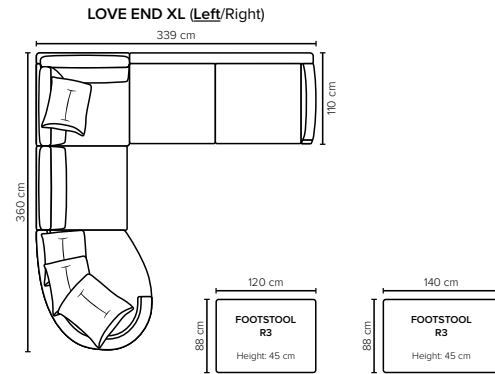

COMBINATIONS

Choose from available sofa models

MODULES

Design your own sofa

bellus®

- SEAT:** Cloud System: Pocket springs + HR Foam 35 kg covered with memory foam and 200 g fiber
- BACK:** Foam 35 kg covered with 1500 g fiber
Loose seat cushions and loose back cushions
- ARMREST:** Foam 25-30 kg + 200 g fiber

- DECO PILLOWS:** 2 deco pillows per Mod Love Corner size 55x50 cm
1 deco pillow per Mod Love Corner size 65x60 cm
1 deco pillow per Mod C size 55x50 cm
Note: Open End, Love End and Love End XL combinations have decos according to the respective modules

- FRAME:** Plywood + wood + foam 25 kg
- LEG OPTIONS:** No leg choices available for this sofa