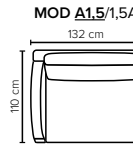

COMBINATIONS

Choose from available sofa models

MODULES

Design your own sofa

bellus®

1. **SEAT:** Cloud System: Pocket springs + HR Foam 35 kg covered with memory foam and 200 g fiber
2. **BACK:** Foam 35 kg covered with 1500 g fiber
   Loose seat cushions and loose back cushions
3. **ARMREST:** Foam 25-30 kg + 200 g fiber

1. **DECO PILLOWS:** 2 deco pillows per Mod Love Corner size 55x50 cm
   1 deco pillow per Mod Love Corner size 65x60 cm
   1 deco pillow per Mod C size 55x50 cm
   Note: Open End, Love End and Love End XL combinations have decos according to the respective modules

1. **FRAME:** Plywood + wood + foam 25 kg
2. **LEG OPTIONS:** No leg choices available for this sofa