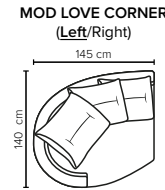

COMBINATIONS

Choose from available sofa models

MODULES

Design your own sofa

bellus®

1. **SEAT:** Cloud System: Pocket springs + HR Foam 35 kg covered with memory foam and 200 g fiber
2. **BACK:** Foam 35 kg covered with 1500 g fiber
   Loose seat cushions and loose back cushions
3. **ARMREST:** Foam 25-30 kg + 200 g fiber

1. **DECO PILLOWS:** 2 deco pillows per Mod Love Corner size 55x50 cm
   1 deco pillow per Mod Love Corner size 65x60 cm
   1 deco pillow per Mod C size 55x50 cm
   Note: Open End, Love End and Love End XL combinations have decos according to the respective modules

1. **FRAME:** Plywood + wood + foam 25 kg
2. **LEG OPTIONS:** No leg choices available for this sofa