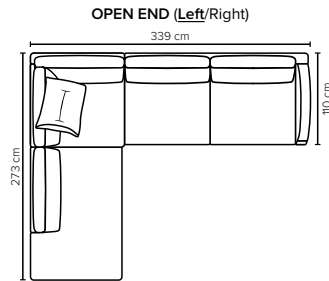

COMBINATIONS

Choose from available sofa models

MODULES

Design your own sofa

bellus®

- SEAT:** Cloud System: Pocket springs + HR Foam 35 kg covered with memory foam and 200 g fiber
- BACK:** Foam 35 kg covered with 1500 g fiber
Loose seat cushions and loose back cushions
- ARMREST:** Foam 25-30 kg + 200 g fiber

- DECO PILLOWS:** 2 deco pillows per Mod Love Corner size 55x50 cm
1 deco pillow per Mod Love Corner size 65x60 cm
1 deco pillow per Mod C size 55x50 cm
Note: Open End, Love End and Love End XL combinations have decos according to the respective modules

- FRAME:** Plywood + wood + foam 25 kg
- LEG OPTIONS:** No leg choices available for this sofa