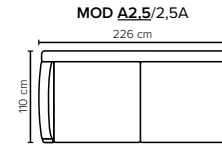

COMBINATIONS

Choose from available sofa models

MODULES

Design your own sofa

bellus®

- SEAT:** Cloud System: Pocket springs + HR Foam 35 kg covered with memory foam and 200 g fiber
- BACK:** Foam 35 kg covered with 1500 g fiber
Loose seat cushions and loose back cushions
- ARMREST:** Foam 25-30 kg + 200 g fiber

- DECO PILLOWS:** 2 deco pillows per Mod Love Corner size 55x50 cm
1 deco pillow per Mod Love Corner size 65x60 cm
1 deco pillow per Mod C size 55x50 cm
Note: Open End, Love End and Love End XL combinations have decos according to the respective modules