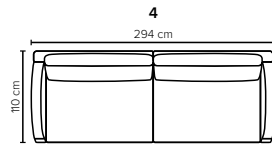

COMBINATIONS

Choose from available sofa models

MODULES

Design your own sofa

bellus®

- SEAT:** Cloud System: Pocket springs + HR Foam 35 kg covered with memory foam and 200 g fiber
- BACK:** Foam 35 kg covered with 1500 g fiber
Loose seat cushions and loose back cushions
- ARMREST:** Foam 25-30 kg + 200 g fiber

- DECO PILLOWS:** 2 deco pillows per Mod Love Corner size 55x50 cm
1 deco pillow per Mod Love Corner size 65x60 cm
1 deco pillow per Mod C size 55x50 cm
Note: Open End, Love End and Love End XL combinations have decos according to the respective modules