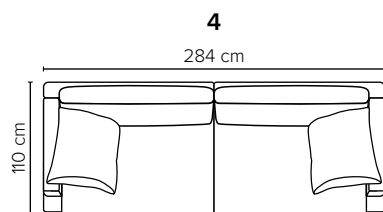

# COMBINATIONS

Choose from available sofa models

bellus®

**SEAT:** HR Foam 35 kg + ERX Foam 40 kg covered with 200 g fiber  
**BACK:** Siliconized polyester fiber  
 Loose seat cushions and loose back cushions  
**ARMREST:** Foam 25-30 kg

**DECO PILLOWS:** Filling: feather mixed with shredded foam  
 1 deco pillow per armrest size 60×55 cm  
 1 deco pillow per corner size 60×55 cm  
**FRAME:** Plywood + wood + foam 25 kg  
**LEG OPTIONS:** No leg choices available for this sofa