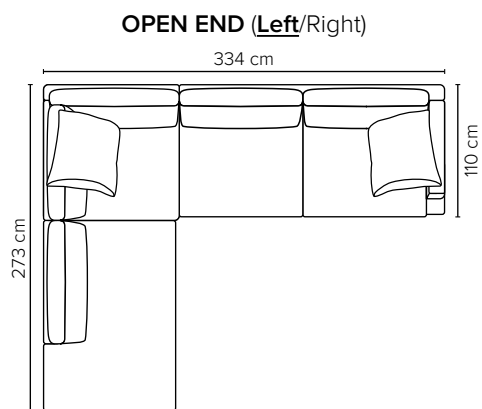

COMBINATIONS

Choose from available sofa models

bellus®

SEAT: HR Foam 35 kg + ERX Foam 40 kg covered with 200 g fiber
BACK: Siliconized polyester fiber
Loose seat cushions and loose back cushions
ARMREST: Foam 25-30 kg

DECO PILLOWS: Filling: feather mixed with shredded foam
1 deco pillow per armrest size 60×55 cm
1 deco pillow per corner size 60×55 cm
FRAME: Plywood + wood + foam 25 kg
LEG OPTIONS: No leg choices available for this sofa