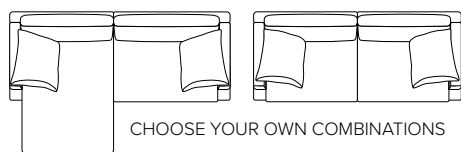

# TRINITY

Simple yet elegant and fitting

bellus®

CHOOSE YOUR OWN COMBINATIONS

# COMBINATIONS

Choose from available sofa models

bellus®

**SEAT:** HR Foam 35 kg + ERX Foam 40 kg covered with 200 g fiber  
**BACK:** Siliconized polyester fiber  
 Loose seat cushions and loose back cushions  
**ARMREST:** Foam 25-30 kg

**DECO PILLOWS:** Filling: feather mixed with shredded foam  
 1 deco pillow per armrest size 60×55 cm  
 1 deco pillow per corner size 60×55 cm  
**FRAME:** Plywood + wood + foam 25 kg  
**LEG OPTIONS:** No leg choices available for this sofa