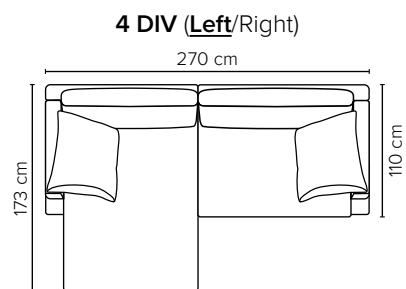

# COMBINATIONS

Choose from available sofa models

bellus®

**SEAT:** HR Foam 35 kg + ERX Foam 40 kg covered with 200 g fiber  
**BACK:** Siliconized polyester fiber  
 Loose seat cushions and loose back cushions  
**ARMREST:** Foam 25-30 kg

**DECO PILLOWS:** Filling: feather mixed with shredded foam  
 1 deco pillow per armrest size 60×55 cm  
 1 deco pillow per corner size 60×55 cm  
**FRAME:** Plywood + wood + foam 25 kg  
**LEG OPTIONS:** No leg choices available for this sofa