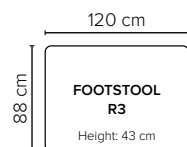

COMBINATIONS

Choose from available sofa models

bellus®

SEAT: HR Foam 35 kg + ERX Foam 40 kg covered with 200 g fiber
BACK: Siliconized polyester fiber
Loose seat cushions and loose back cushions
ARMREST: Foam 25-30 kg

DECO PILLOWS: Filling: feather mixed with shredded foam
1 deco pillow per armrest size 60×55 cm
1 deco pillow per corner size 60×55 cm
FRAME: Plywood + wood + foam 25 kg
LEG OPTIONS: No leg choices available for this sofa