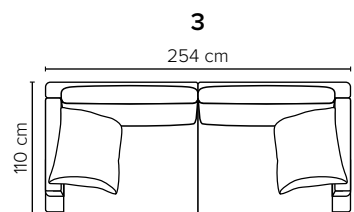

# COMBINATIONS

Choose from available sofa models

bellus®

**SEAT:** HR Foam 35 kg + ERX Foam 40 kg covered with 200 g fiber  
**BACK:** Siliconized polyester fiber  
 Loose seat cushions and loose back cushions  
**ARMREST:** Foam 25-30 kg

**DECO PILLOWS:** Filling: feather mixed with shredded foam  
 1 deco pillow per armrest size 60×55 cm  
 1 deco pillow per corner size 60×55 cm  
**FRAME:** Plywood + wood + foam 25 kg  
**LEG OPTIONS:** No leg choices available for this sofa