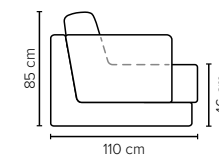

COMBINATIONS

Choose from available sofa models

bellus®

SEAT: HR Foam 35 kg + ERX Foam 40 kg covered with 200 g fiber
BACK: Siliconized polyester fiber
Loose seat cushions and loose back cushions
ARMREST: Foam 25-30 kg

DECO PILLOWS: Filling: feather mixed with shredded foam
1 deco pillow per armrest size 60×55 cm
1 deco pillow per corner size 60×55 cm
FRAME: Plywood + wood + foam 25 kg
LEG OPTIONS: No leg choices available for this sofa