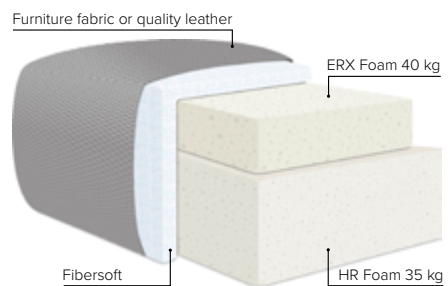

# TRINITY

Simple yet elegant and fitting

bellus®

CHOOSE YOUR OWN COMBINATIONS

# COMBINATIONS

Choose from available sofa models

bellus®

**SEAT:** HR Foam 35 kg + ERX Foam 40 kg covered with 200 g fiber  
**BACK:** Siliconized polyester fiber  
 Loose seat cushions and loose back cushions  
**ARMREST:** Foam 25-30 kg

**DECO PILLOWS:** Filling: feather mixed with shredded foam  
 1 deco pillow per armrest size 60×55 cm  
 1 deco pillow per corner size 60×55 cm  
**FRAME:** Plywood + wood + foam 25 kg  
**LEG OPTIONS:** No leg choices available for this sofa