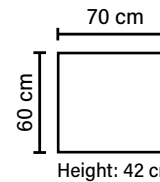

Soho Footstool

SEAT

HR foam 35 kg + mix of feathers and shredded foam

BACK

Mix of feathers and shredded foam

Loose seat cushions and loose back cushions
Removable covers

DECO PILLOWS

Sofa: 1 deco pillow per armrest size 50x50 cm
1 deco pillow per corner size 50x50 cm

Chair: 1 deco pillow size 40x40 cm
(decos included in the same fabric as sofa and chair)

ARMREST

Foam 25 kg

FRAME

Plywood + wood
No-Sag springs

LEG OPTIONS

No leg choices available for this sofa

Available in fabrics
All measurements are approximate