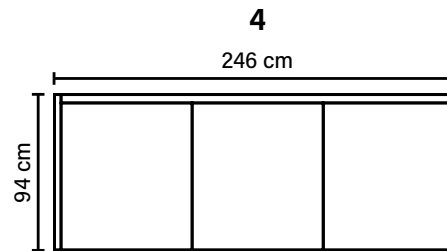

A modern take on traditional

COMBINATIONS

Choose from available sofa models.