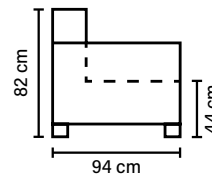

Soho Footstool

SEAT

HR foam 35 kg + mix of feathers and shredded foam

BACK

Mix of feathers and shredded foam

Loose seat cushions and loose back cushions
Removable covers

DECO PILLOWS

Sofa: 1 deco pillow per armrest size 50x50 cm
1 deco pillow per corner size 50x50 cm

Chair: 1 deco pillow size 40x40 cm
(decos included in the same fabric as sofa and chair)

ARMREST

Foam 25 kg

FRAME

Plywood + wood
No-Sag springs

LEG OPTIONS

No leg choices available for this sofa

Available in fabrics
All measurements are approximate