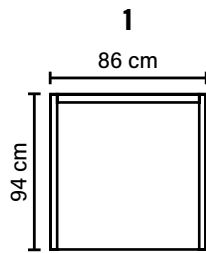

A modern take on traditional

COMBINATIONS

Choose from available sofa models.