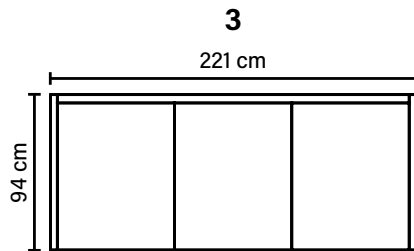

A modern take on traditional

COMBINATIONS

Choose from available sofa models.