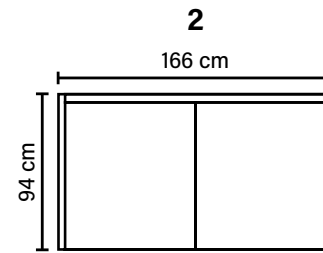

A modern take on traditional

COMBINATIONS

Choose from available sofa models.