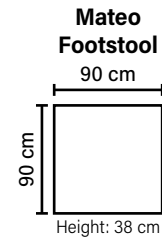

## COMBINATIONS

Choose from available sofa models.  
All measurements are approximate.

**ARMREST**  
Foam 25-30 kg

**FRAME**  
Plywood + wood  
+ foam 25 kg

## MODULES

Combine different modules into the desired shape and size.  
(All measurements are approximate)

## LEG OPTIONS

**Standard leg: 54**  
wooden  
height 3 cm

**Optional leg: 32**  
wooden or metal  
height 5 cm

Available in fabrics & leathers