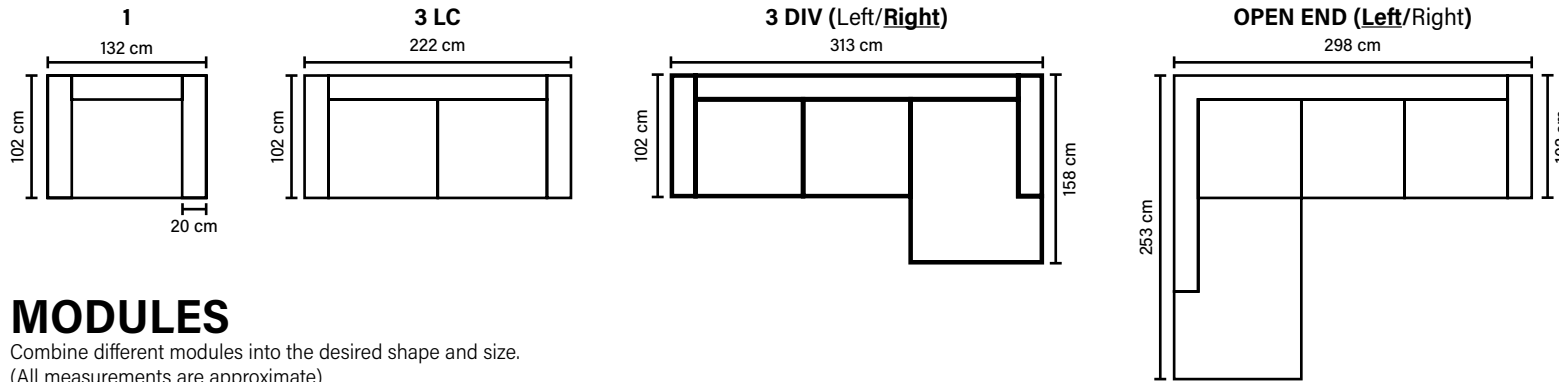

## COMBINATIONS

Choose from available sofa models.  
All measurements are approximate.

**ARMREST**  
Foam 25-30 kg

**FRAME**  
Plywood + wood  
+ foam 25 kg

## MODULES

Combine different modules into the desired shape and size.  
(All measurements are approximate)

## LEG OPTIONS

**Standard leg: 54**  
wooden  
height 3 cm

**Optional leg: 32**  
wooden or metal  
height 5 cm

Available in fabrics & leathers