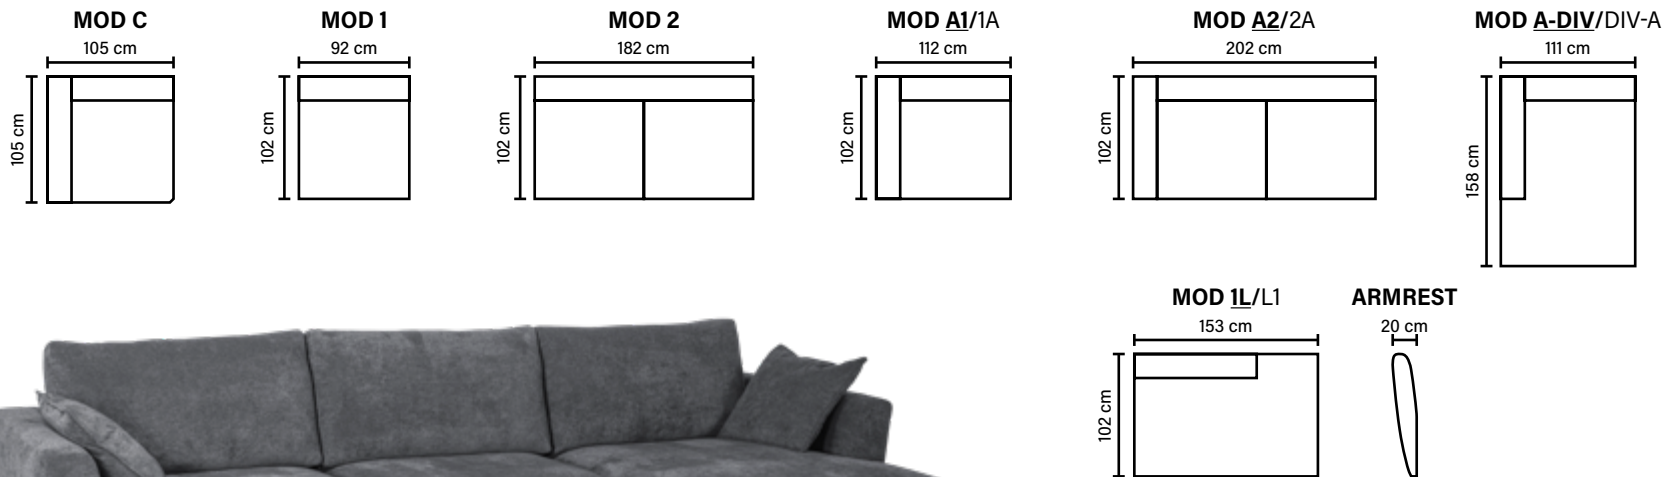

## COMBINATIONS

Choose from available sofa models.  
All measurements are approximate.

**ARMREST**  
Foam 25-30 kg

**FRAME**  
Plywood + wood  
+ foam 25 kg

## MODULES

Combine different modules into the desired shape and size.  
(All measurements are approximate)

## LEG OPTIONS

**Standard leg: 54**  
wooden  
height 3 cm

**Optional leg: 32**  
wooden or metal  
height 5 cm

Available in fabrics & leathers