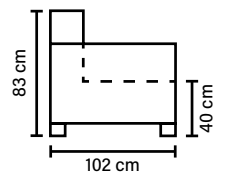

## COMBINATIONS

Choose from available sofa models.  
All measurements are approximate.

**ARMREST**  
Foam 25-30 kg

**FRAME**  
Plywood + wood  
+ foam 25 kg

## MODULES

Combine different modules into the desired shape and size.  
(All measurements are approximate)

## LEG OPTIONS

**Standard leg: 54**  
wooden  
height 3 cm

**Optional leg: 32**  
wooden or metal  
height 5 cm

Available in fabrics & leathers