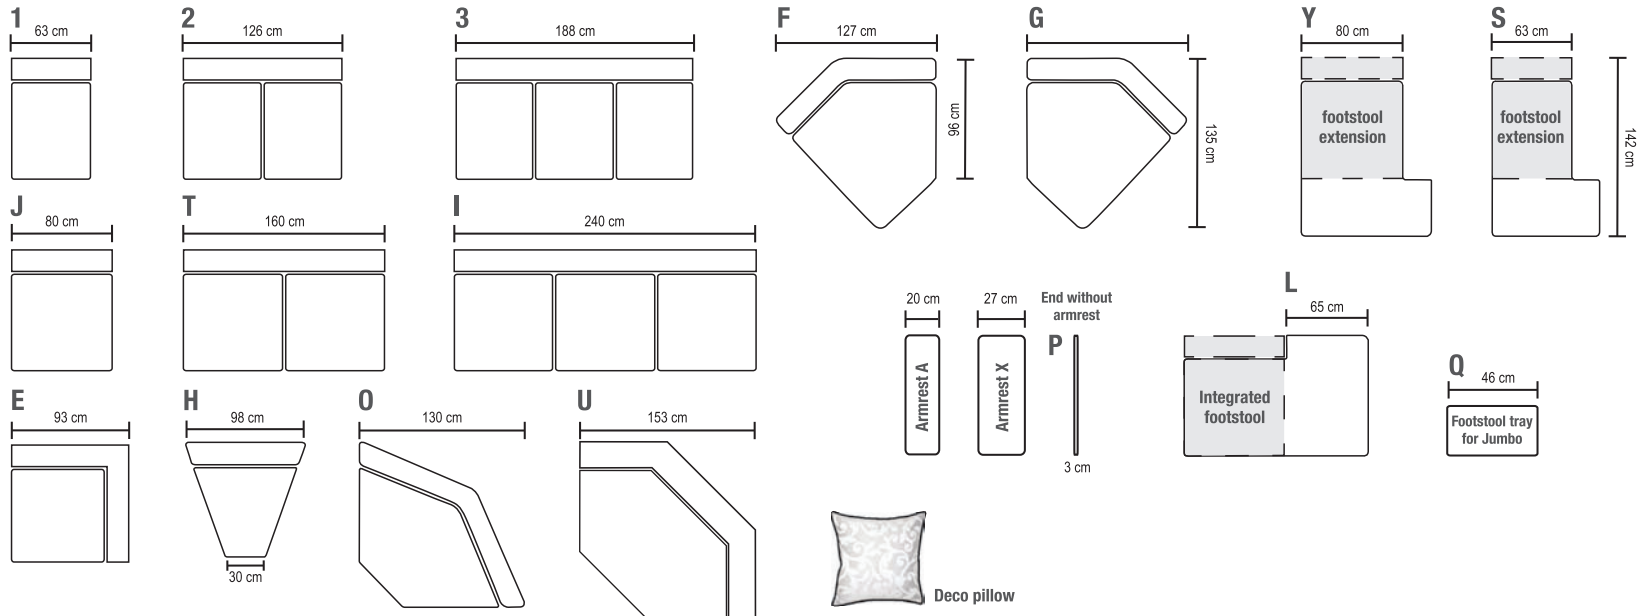

Combinations

Modify a unique sofa from these parts

M Bed mechanism
(to 3, T or 2 modules)

K Cover for armrest

All measurements are approximate.

400600

bellus®

Bellus Furniture OÜ

Rakvere mnt 23a, 45301 Haljala, Estonia tel +372 32 32130, fax +372 32 32140 www.bellus.com

Eesti tulevikku heaks