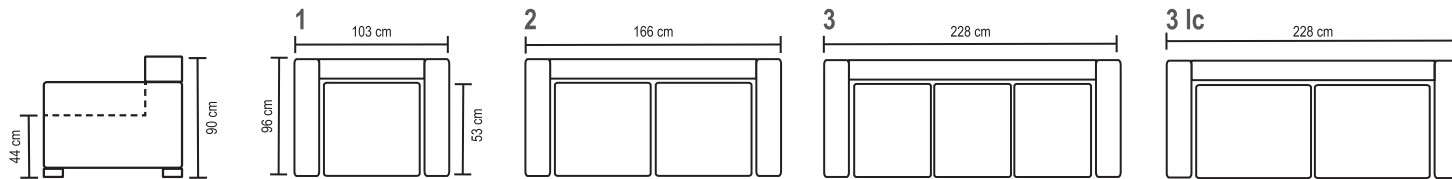

Regular pieces

Choose a model from best sellers

Zorrento