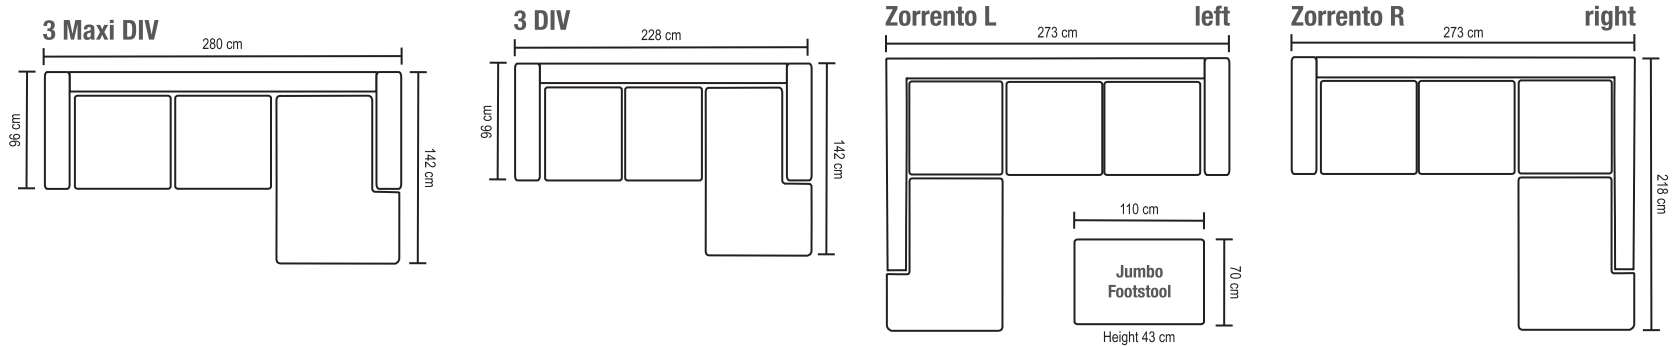

Regular pieces

Choose a model from best sellers

Zorrento